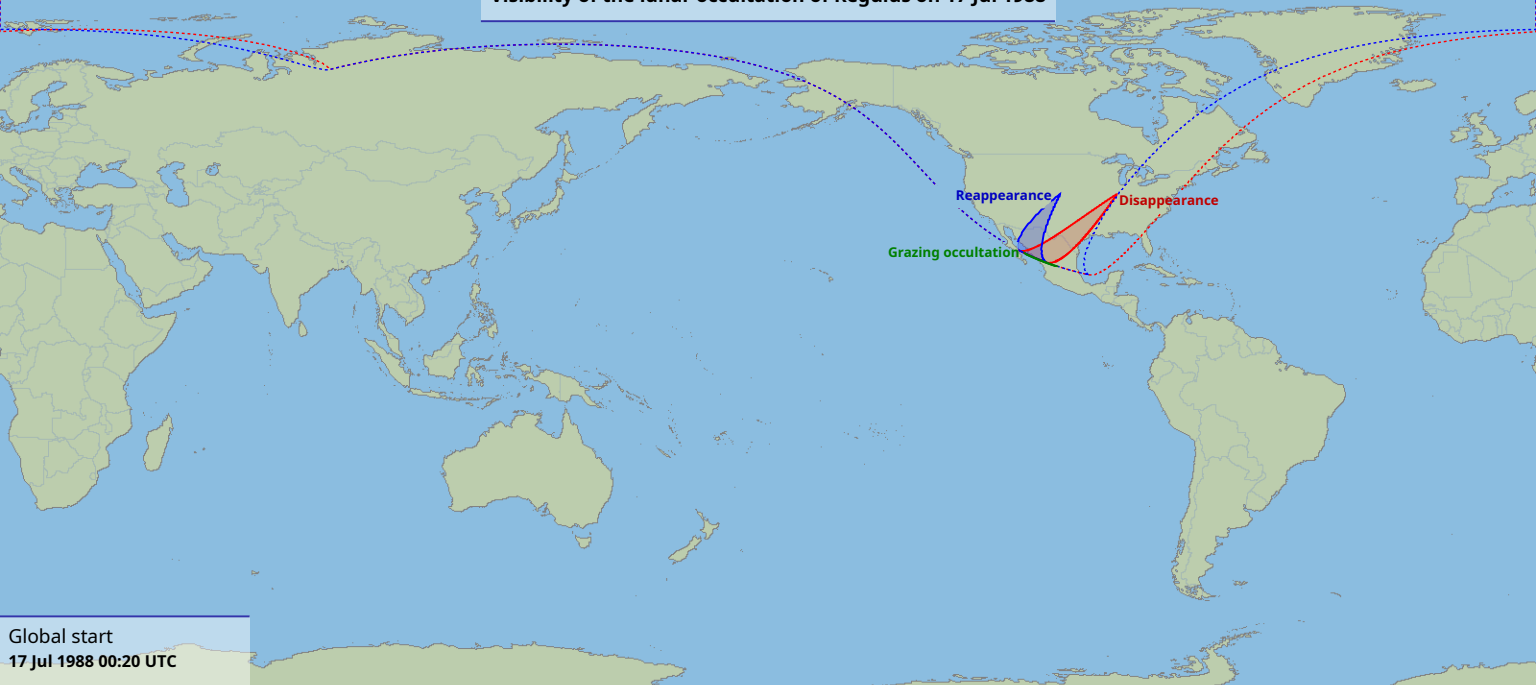

Visibility of the lunar occultation of Regulus on 17 Jul 1988

Global start
17 Jul 1988 00:20 UTC

Global end
17 Jul 1988 03:13 UTC