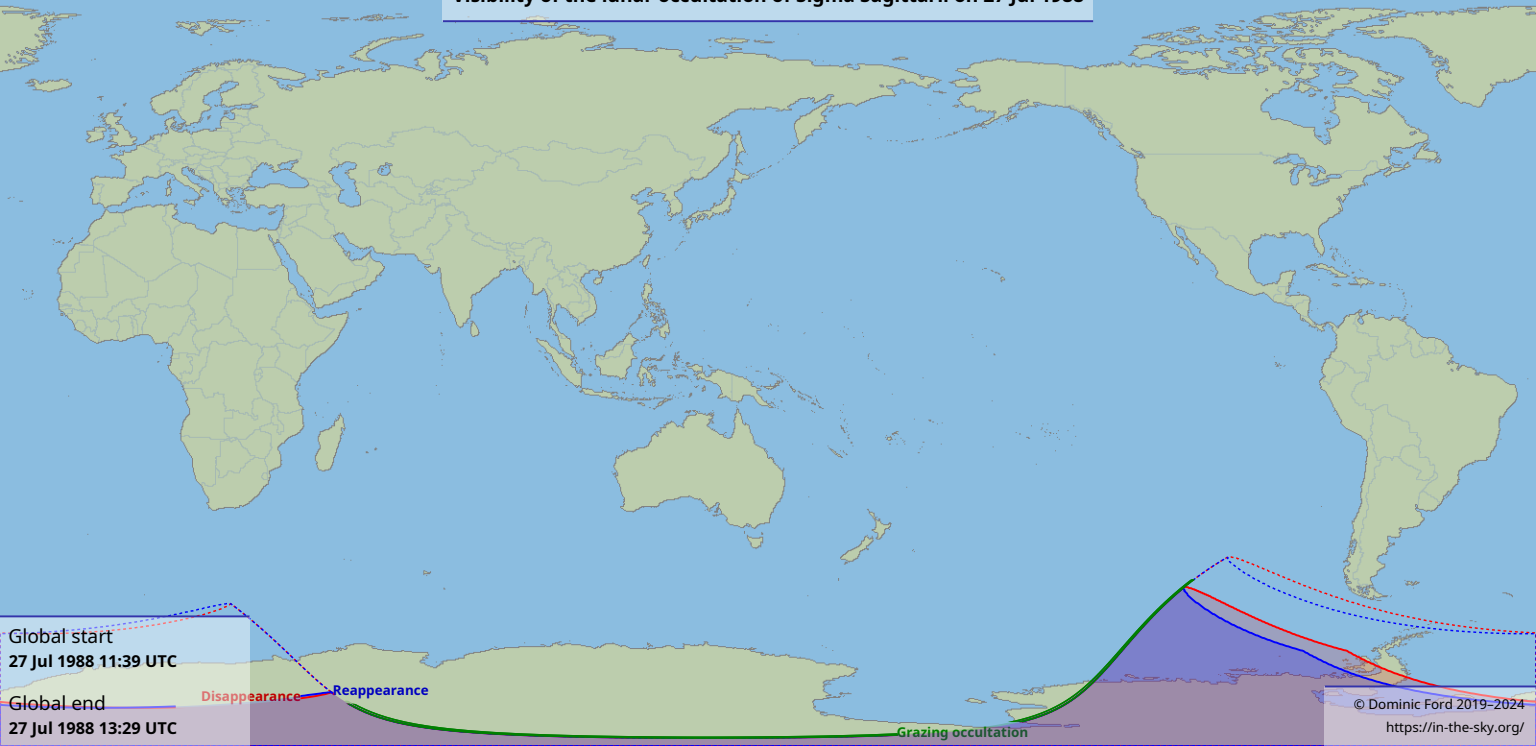

# Visibility of the lunar occultation of Sigma Sagittarii on 27 Jul 1988

Global start  
27 Jul 1988 11:39 UTC

Global end  
27 Jul 1988 13:29 UTC

Disappearance Reappearance

Grazing occultation