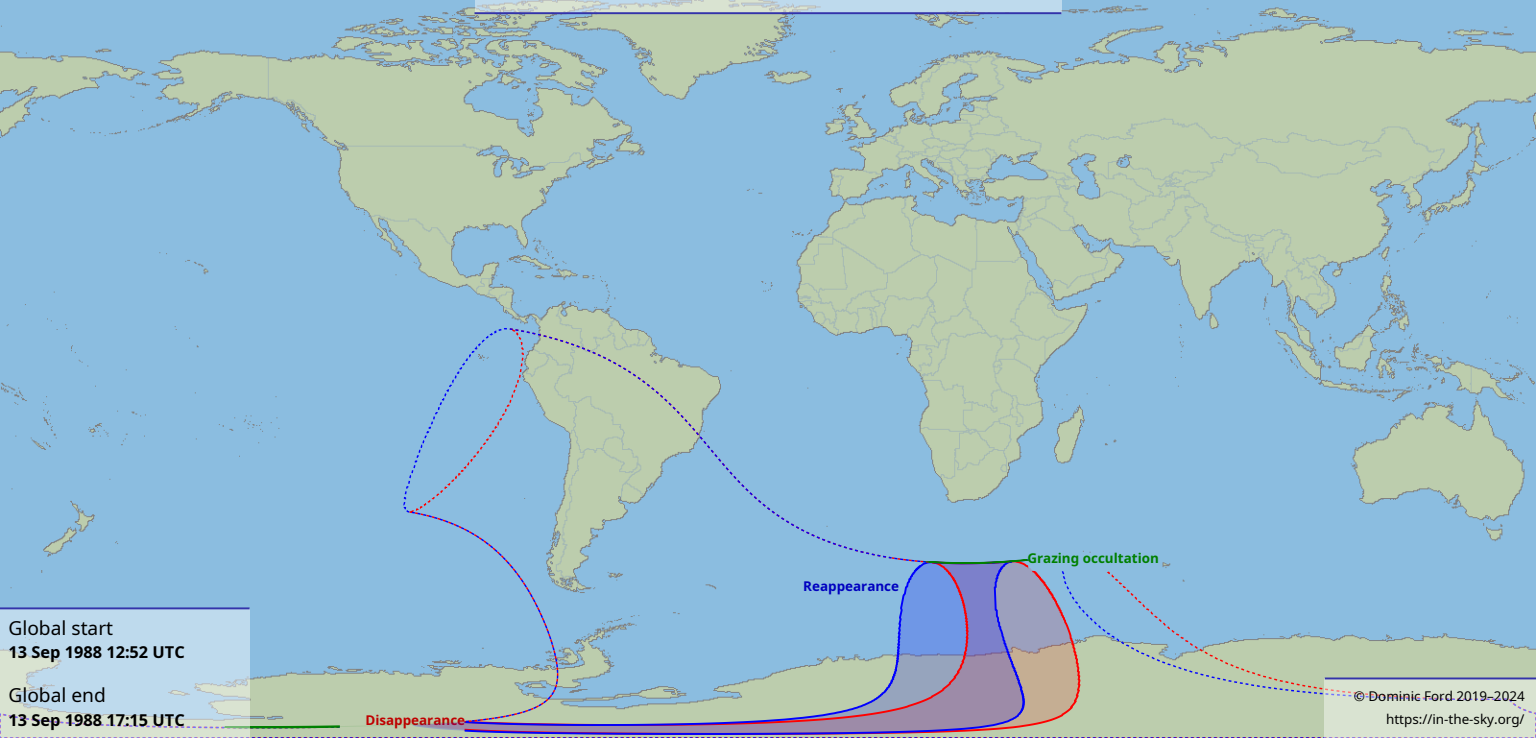

Visibility of the lunar occultation of Mercury on 13 Sep 1988

Global start
13 Sep 1988 12:52 UTC

Global end
13 Sep 1988 17:15 UTC

Disappearance

Reappearance

Grazing occultation