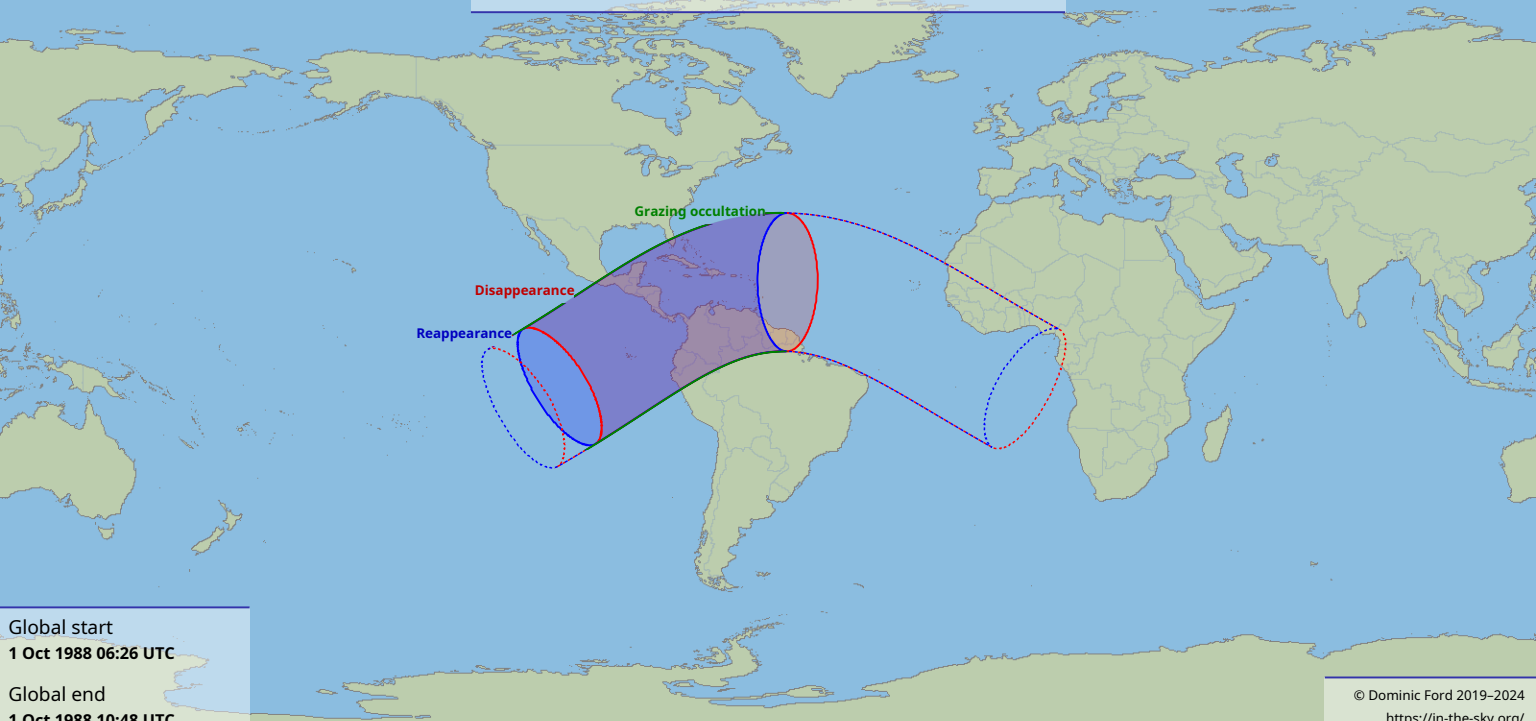

Visibility of the lunar occultation of Beta Tauri on 1 Oct 1988

Global start
1 Oct 1988 06:26 UTC

Global end
1 Oct 1988 10:48 UTC