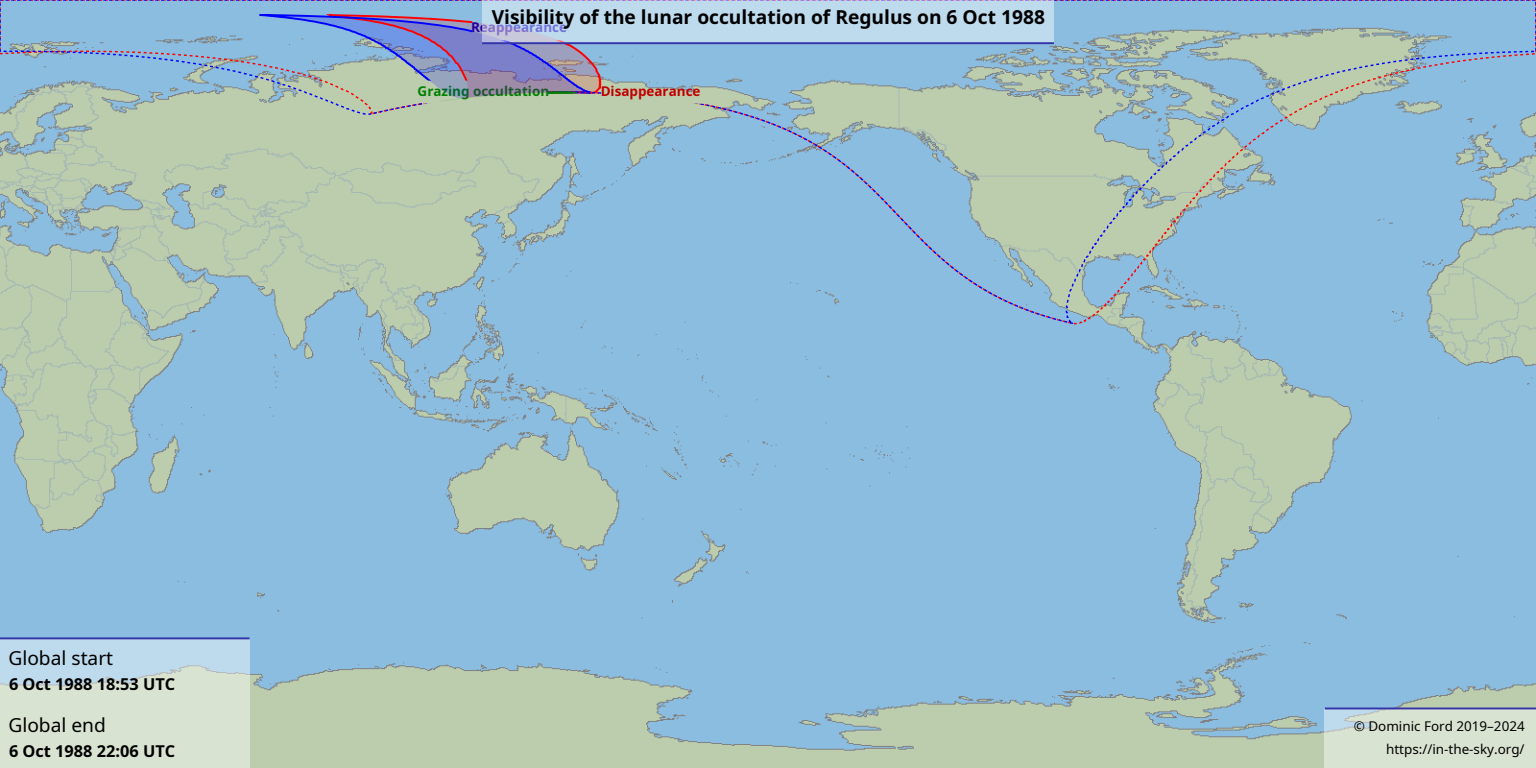

Visibility of the lunar occultation of Regulus on 6 Oct 1988

Grazing occultation

Disappearance

Reappearance

Global start
6 Oct 1988 18:53 UTC

Global end
6 Oct 1988 22:06 UTC