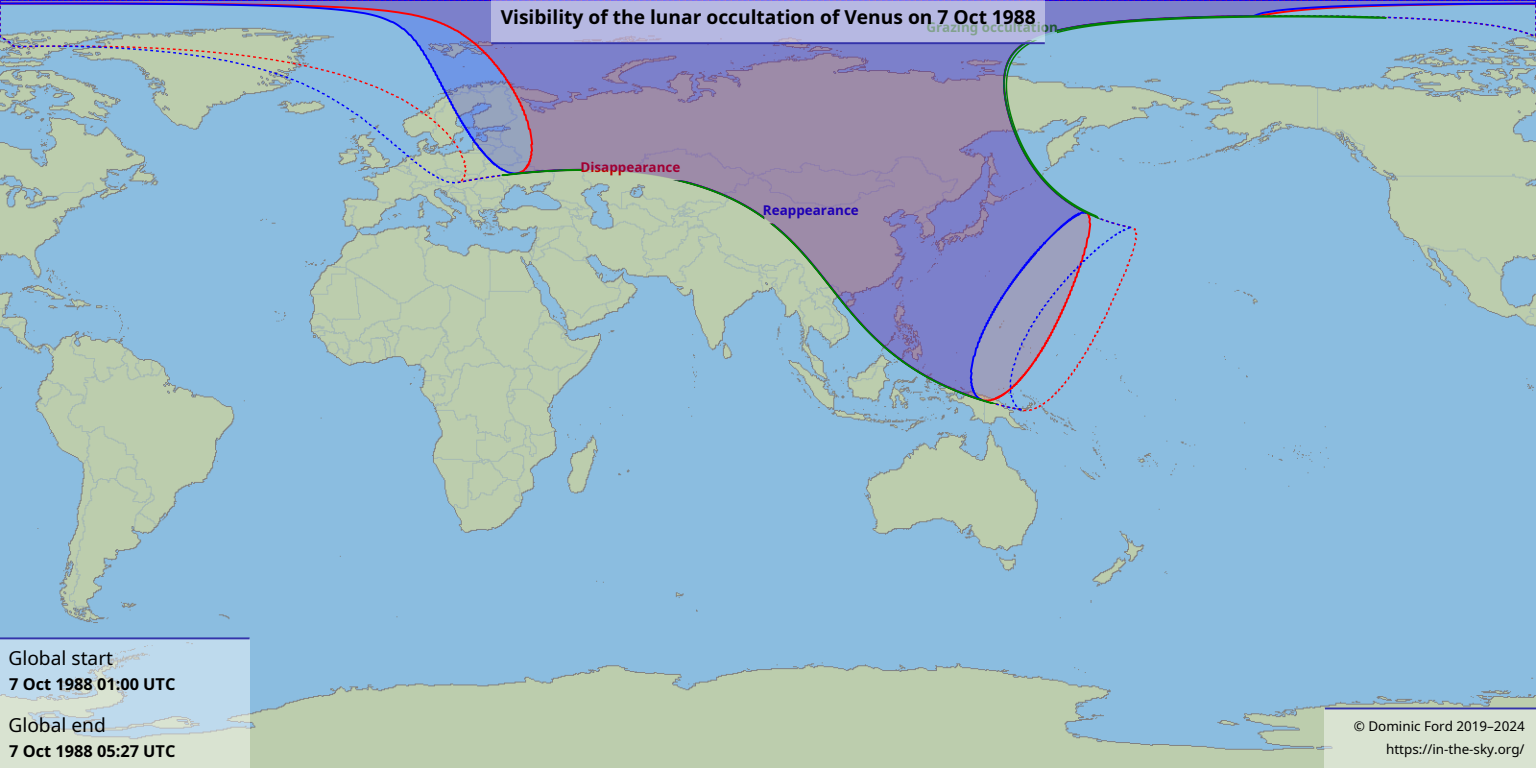

Visibility of the lunar occultation of Venus on 7 Oct 1988

Global start
7 Oct 1988 01:00 UTC

Global end
7 Oct 1988 05:27 UTC