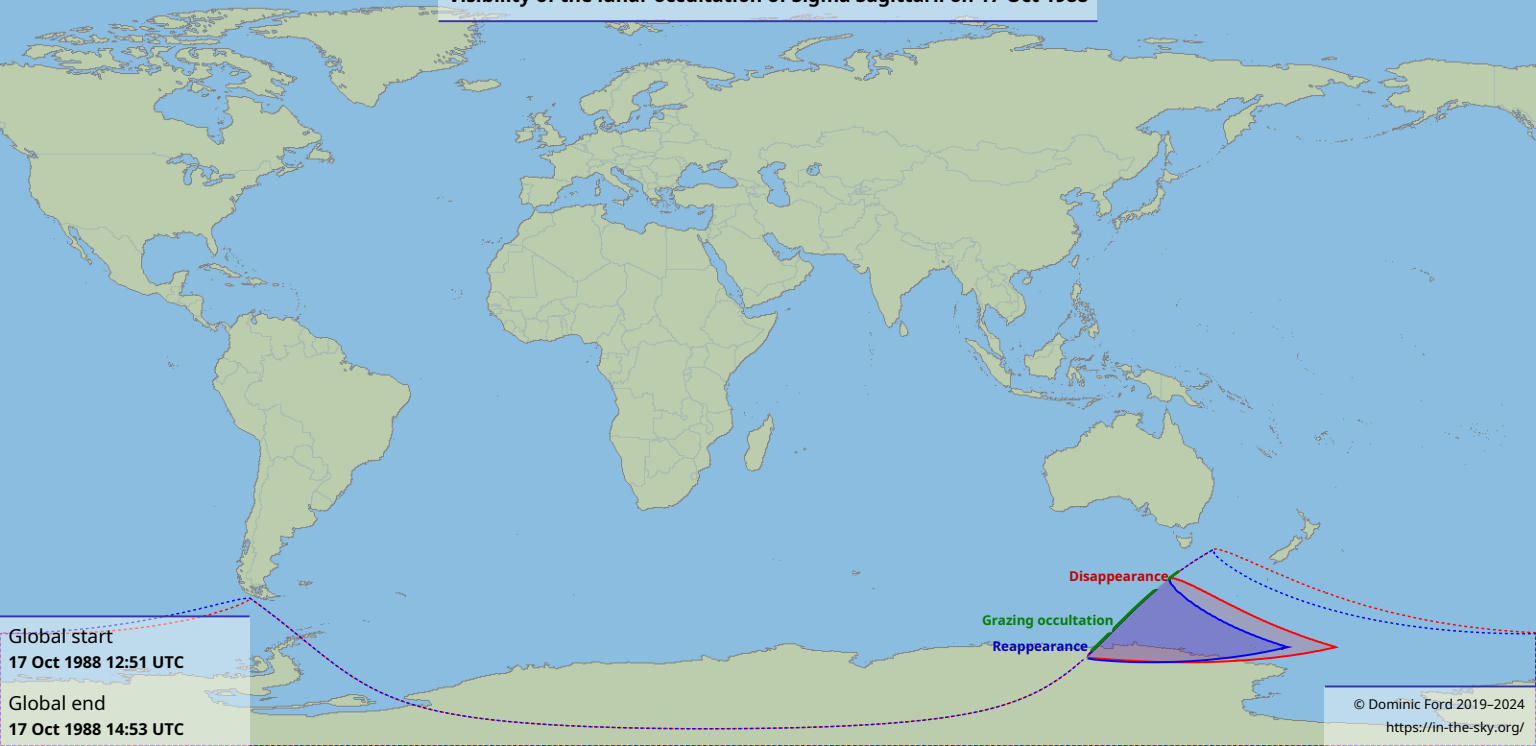

Visibility of the lunar occultation of Sigma Sagittarii on 17 Oct 1988

Global start
17 Oct 1988 12:51 UTC

Global end
17 Oct 1988 14:53 UTC

Disappearance

Grazing occultation

Reappearance

© Dominic Ford 2019–2024
<https://in-the-sky.org/>