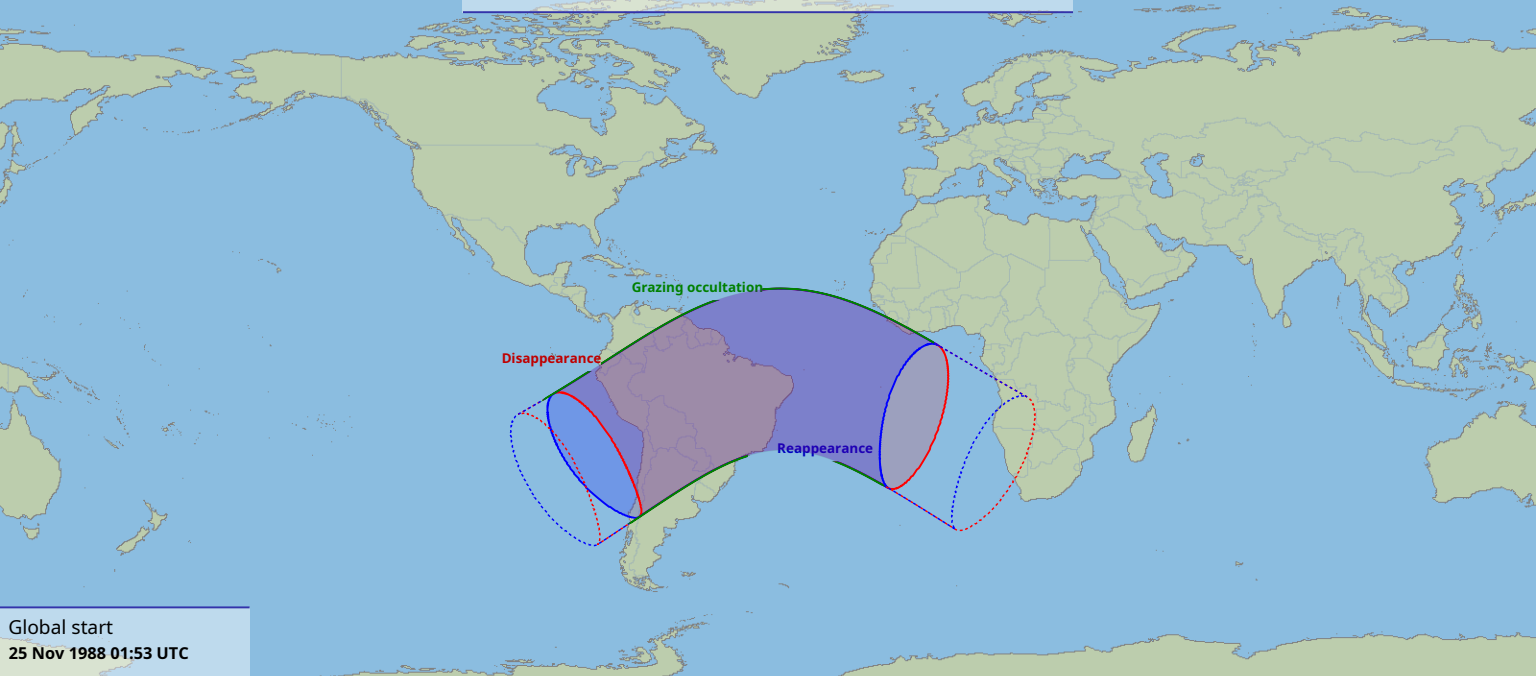

Visibility of the lunar occultation of Beta Tauri on 25 Nov 1988

Global start
25 Nov 1988 01:53 UTC

Global end
25 Nov 1988 05:50 UTC