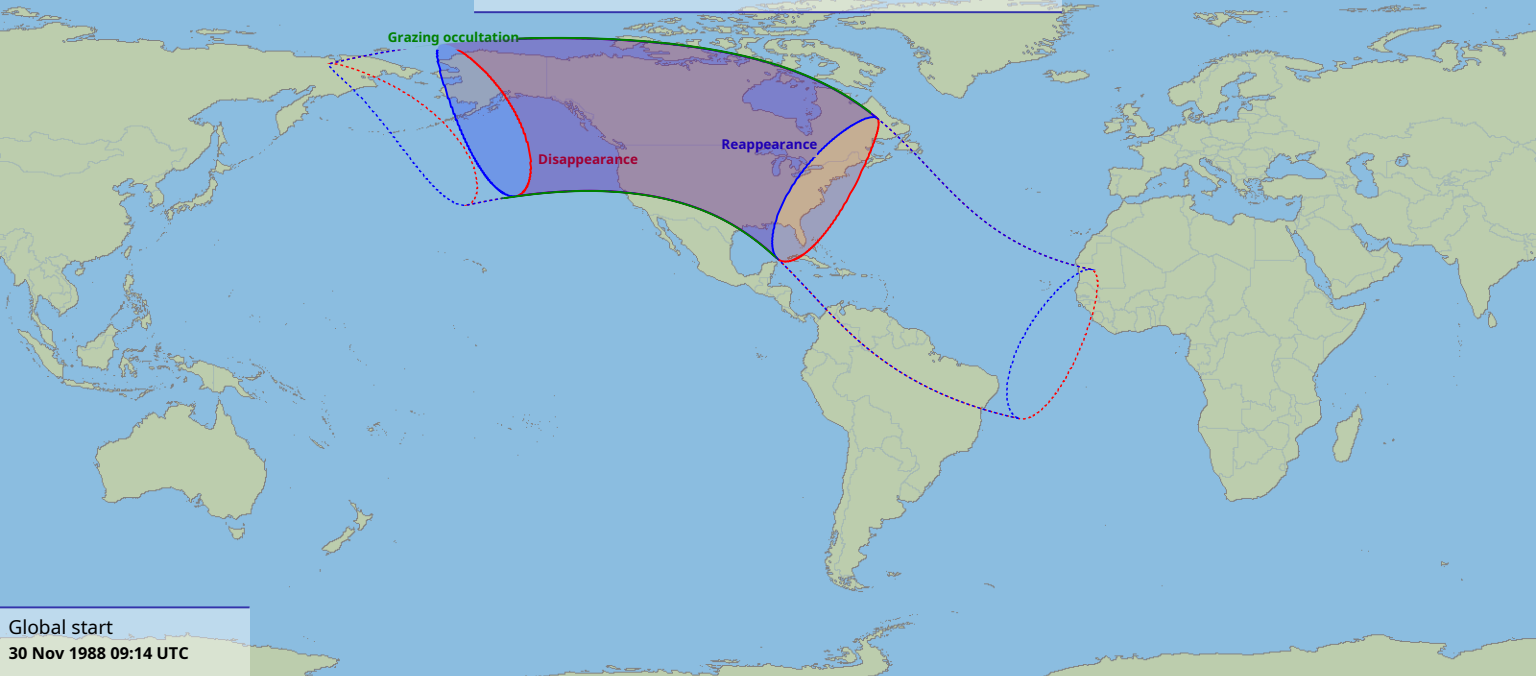

# Visibility of the lunar occultation of Regulus on 30 Nov 1988

Global start  
30 Nov 1988 09:14 UTC

Global end  
30 Nov 1988 13:34 UTC