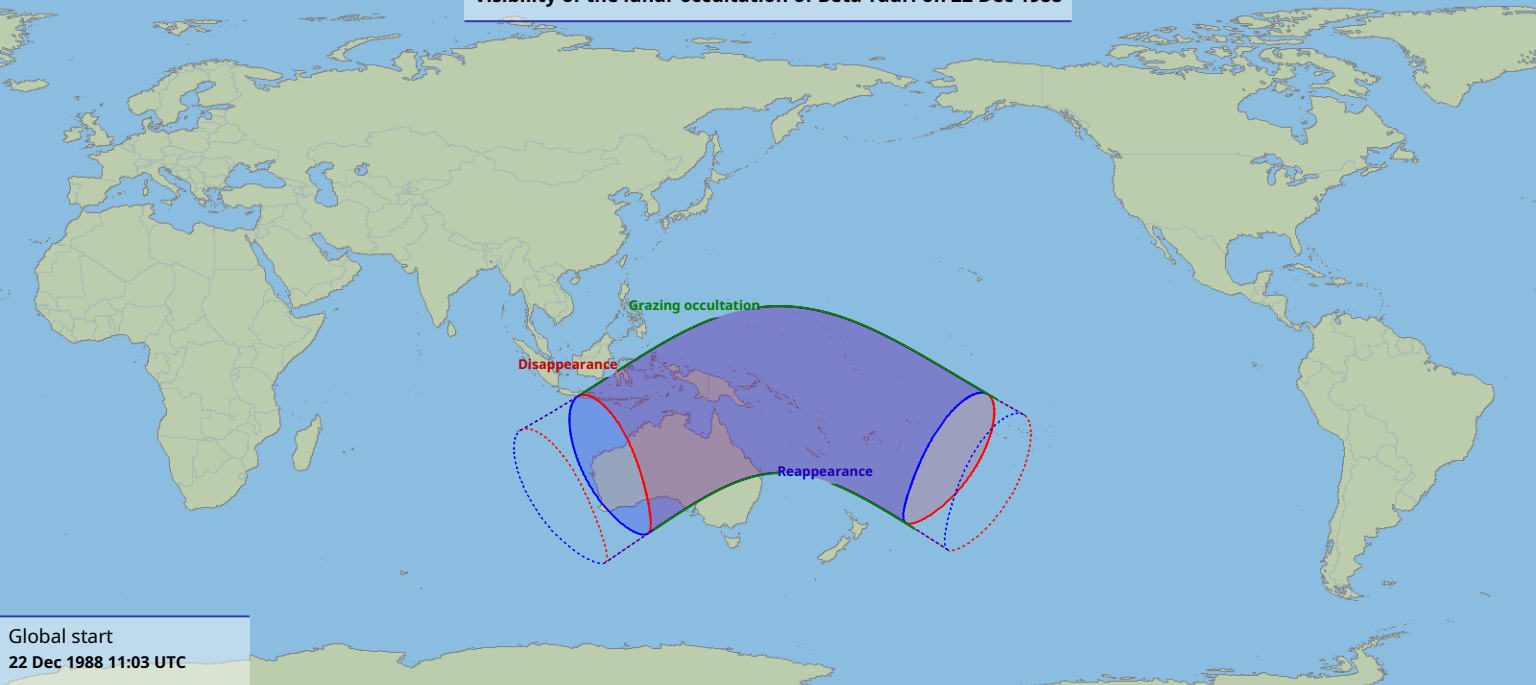

Visibility of the lunar occultation of Beta Tauri on 22 Dec 1988

Global start
22 Dec 1988 11:03 UTC

Global end
22 Dec 1988 14:58 UTC