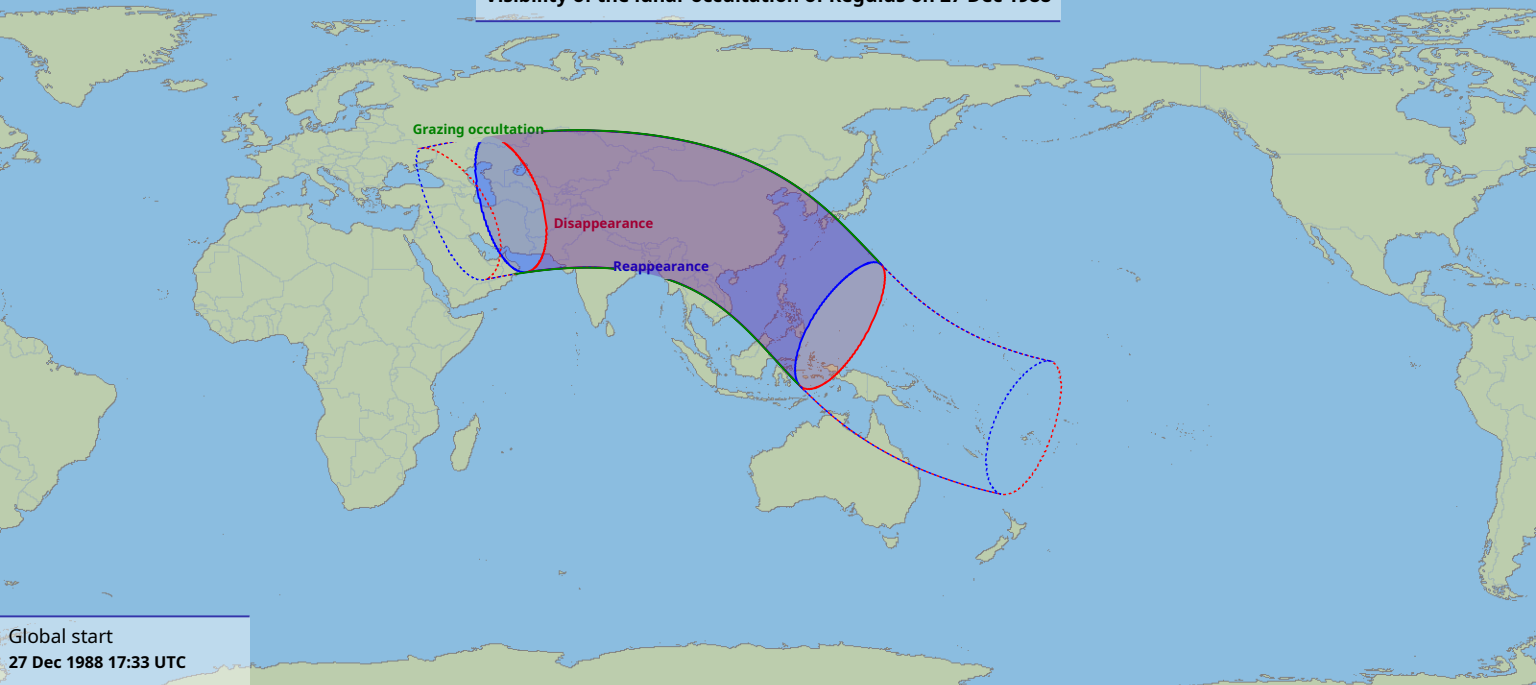

# Visibility of the lunar occultation of Regulus on 27 Dec 1988

Global start  
27 Dec 1988 17:33 UTC

Global end  
27 Dec 1988 22:06 UTC