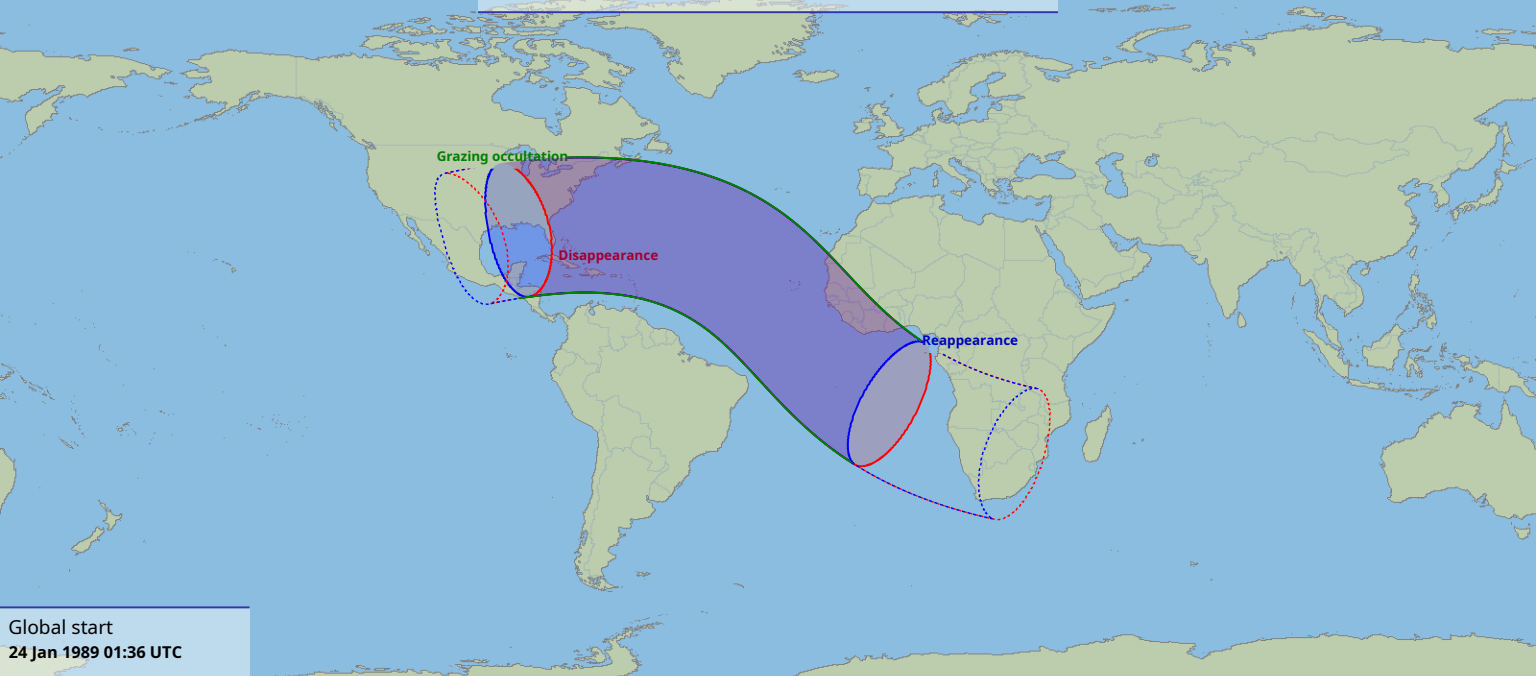

Visibility of the lunar occultation of Regulus on 24 Jan 1989

Global start
24 Jan 1989 01:36 UTC

Global end
24 Jan 1989 06:11 UTC