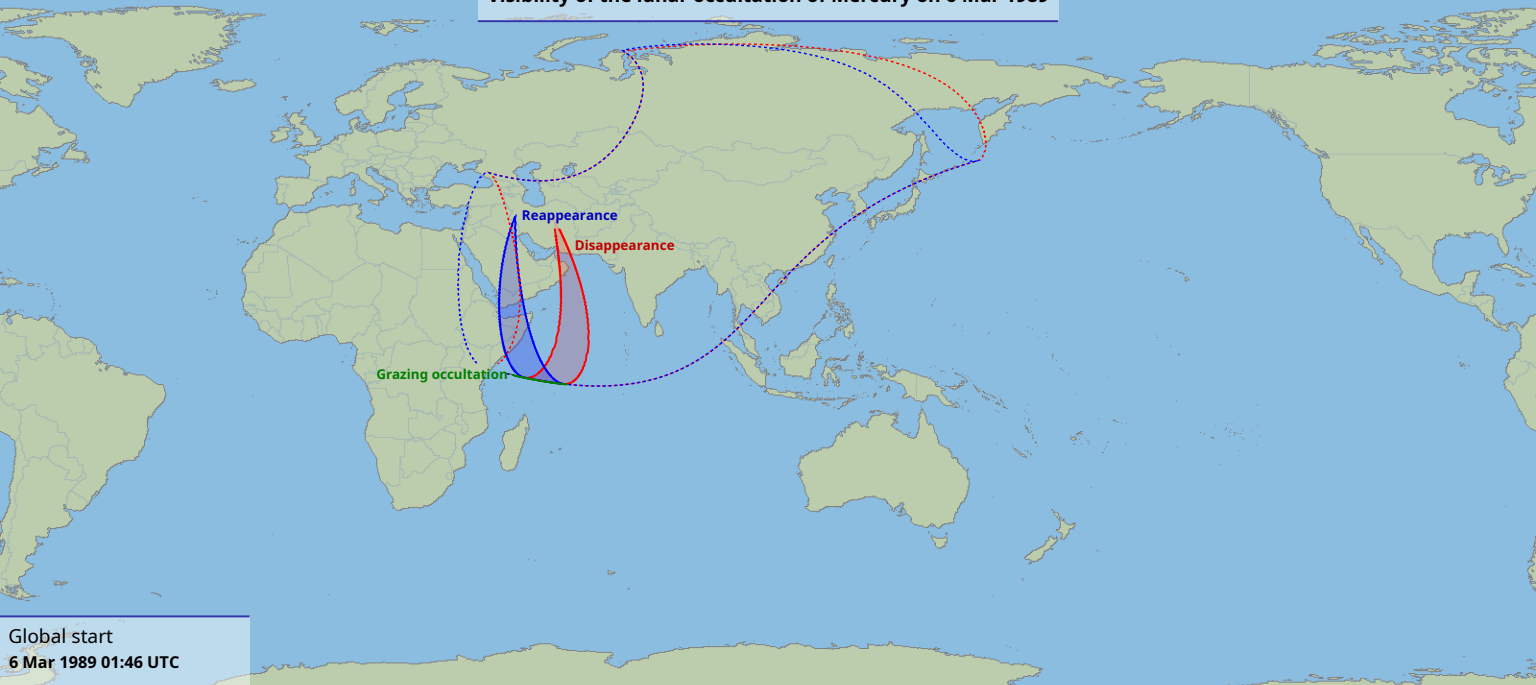

Visibility of the lunar occultation of Mercury on 6 Mar 1989

Global start
6 Mar 1989 01:46 UTC

Global end
6 Mar 1989 05:38 UTC