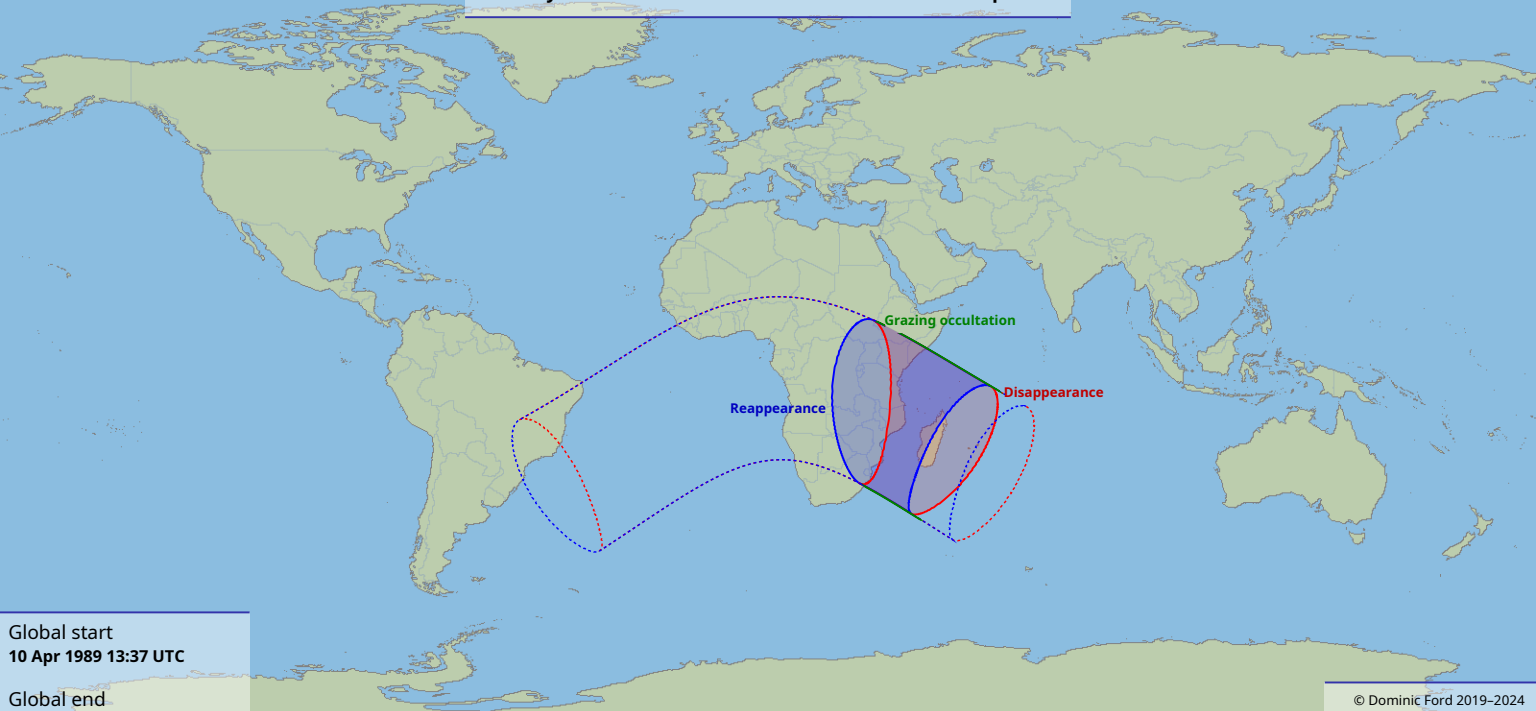

Visibility of the lunar occultation of Beta Tauri on 10 Apr 1989

Global start
10 Apr 1989 13:37 UTC

Global end
10 Apr 1989 17:33 UTC