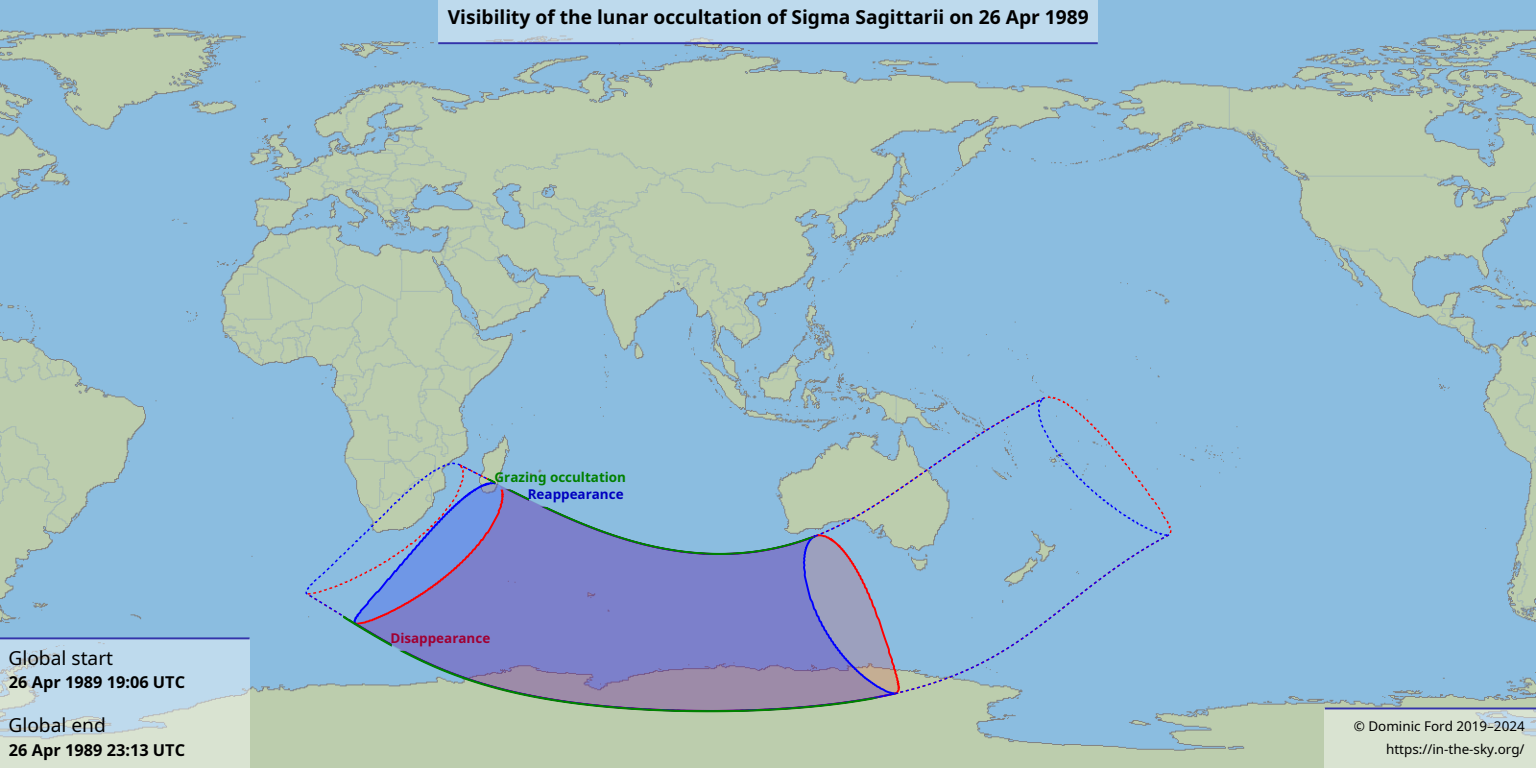

Visibility of the lunar occultation of Sigma Sagittarii on 26 Apr 1989

Global start
26 Apr 1989 19:06 UTC

Global end
26 Apr 1989 23:13 UTC