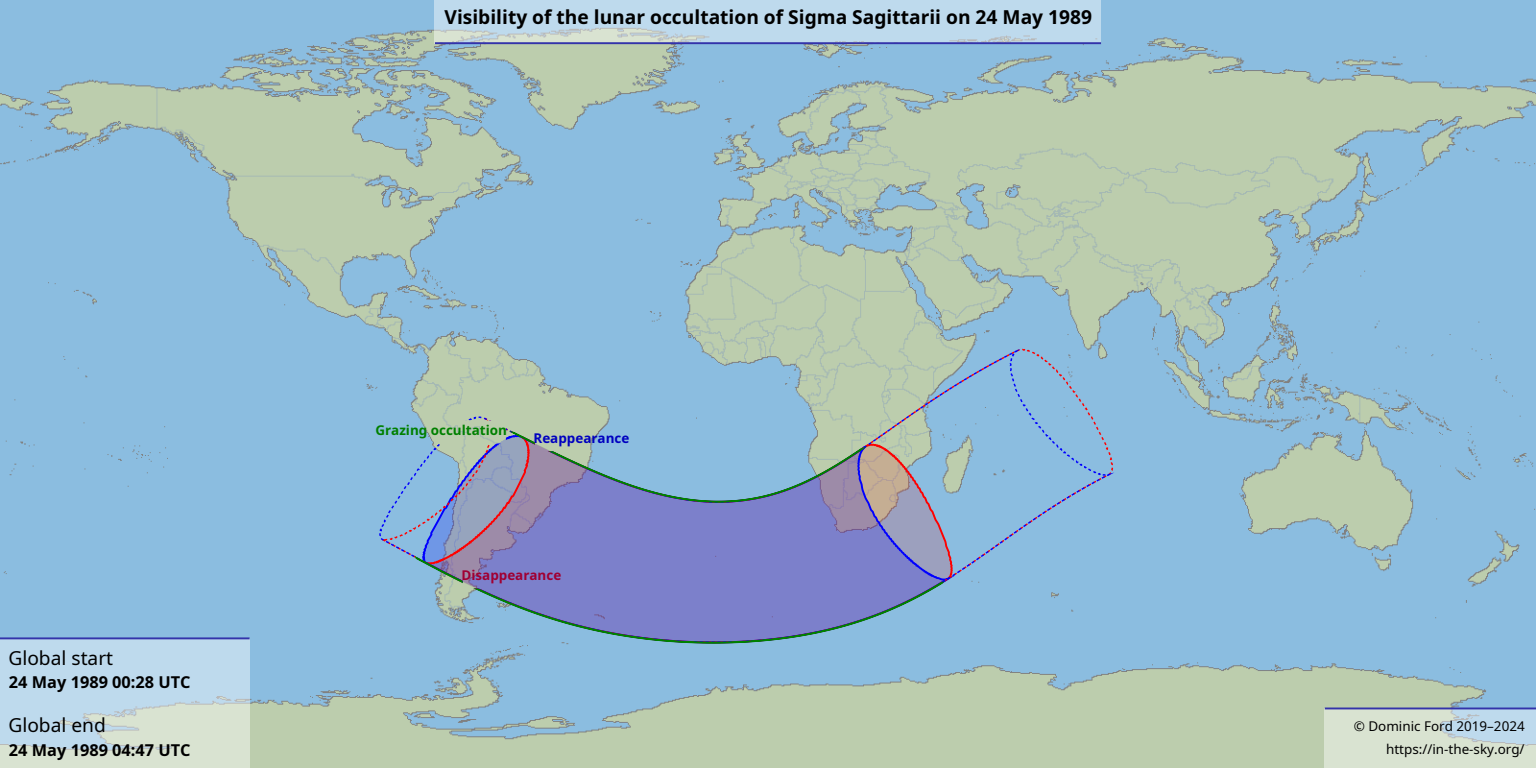

Visibility of the lunar occultation of Sigma Sagittarii on 24 May 1989

Global start
24 May 1989 00:28 UTC

Global end
24 May 1989 04:47 UTC