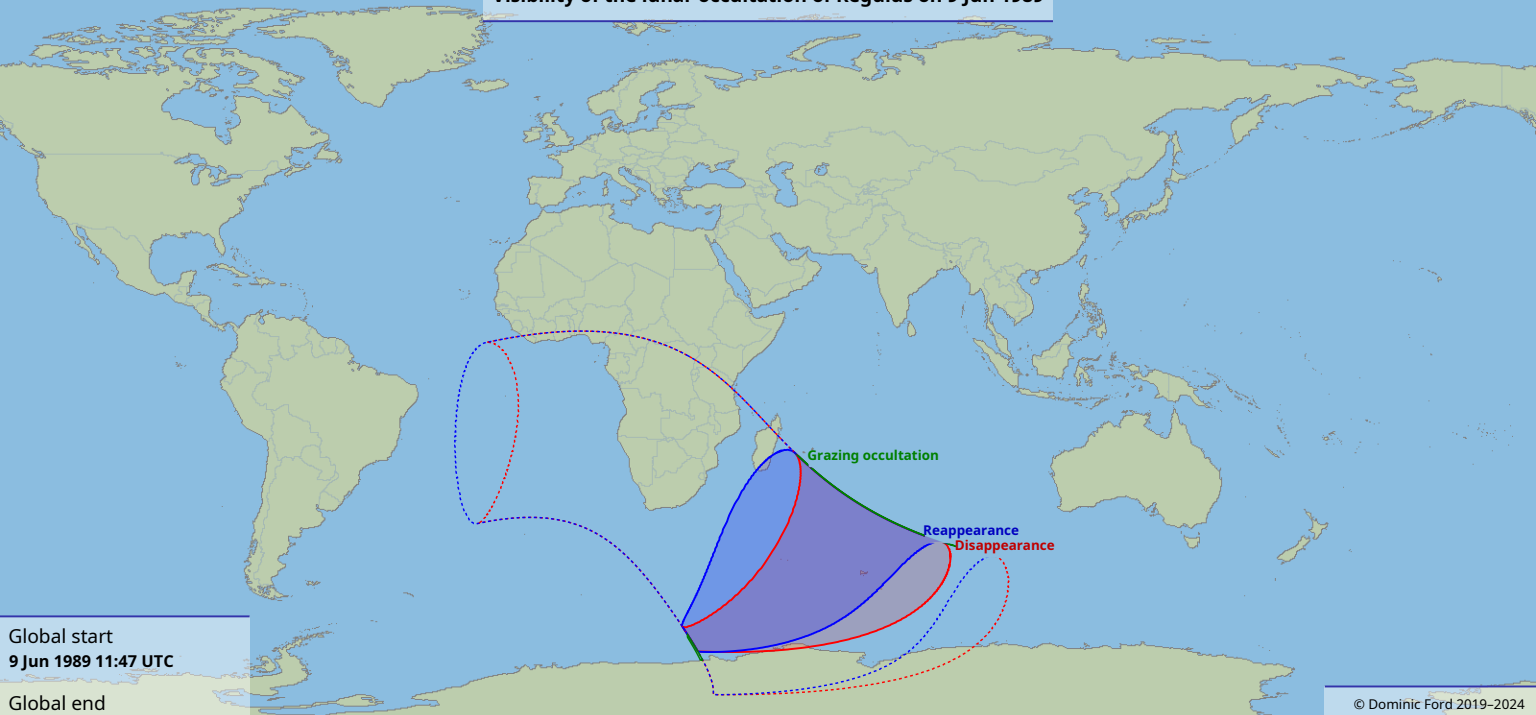

# Visibility of the lunar occultation of Regulus on 9 Jun 1989

Global start  
9 Jun 1989 11:47 UTC

Global end  
9 Jun 1989 15:44 UTC