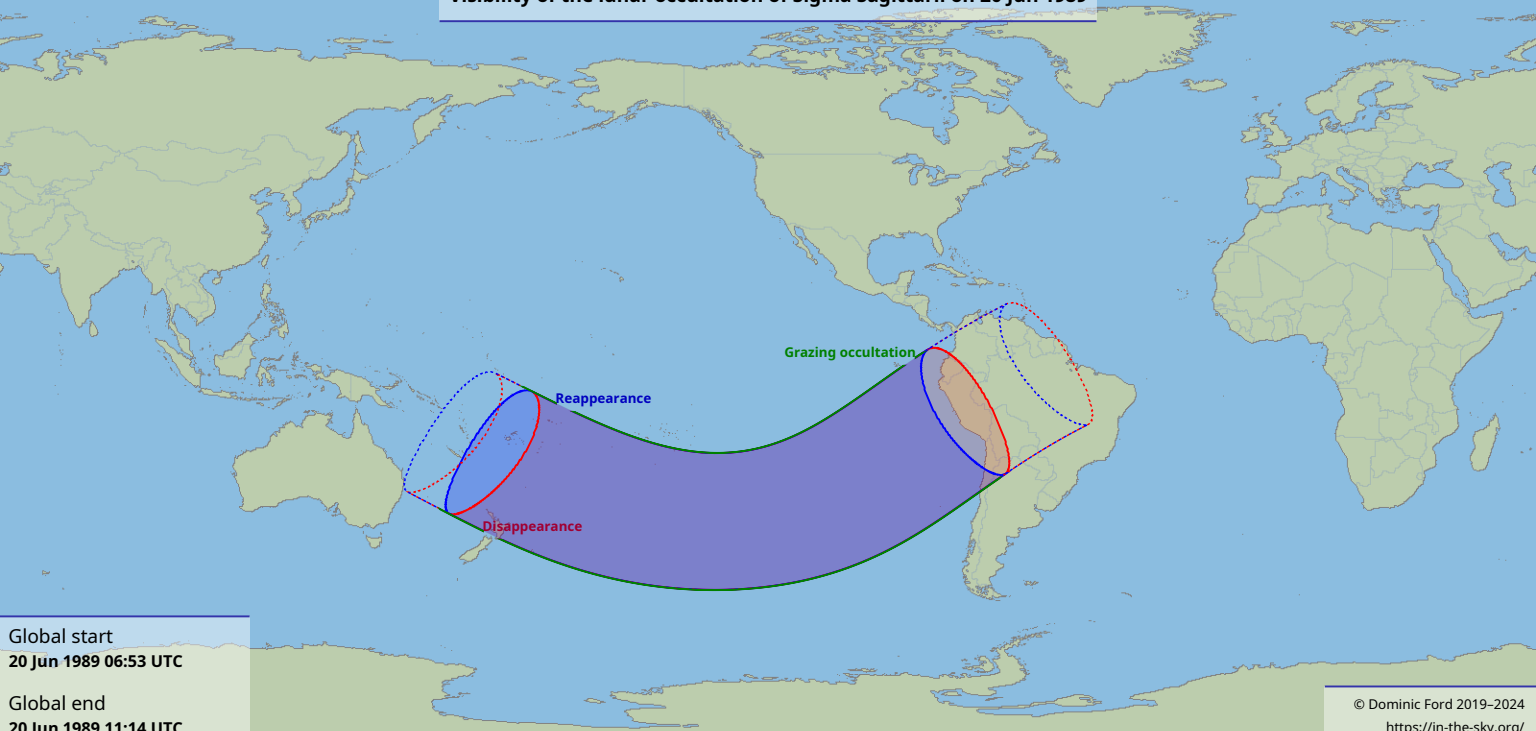

# Visibility of the lunar occultation of Sigma Sagittarii on 20 Jun 1989

Global start  
20 Jun 1989 06:53 UTC

Global end  
20 Jun 1989 11:14 UTC