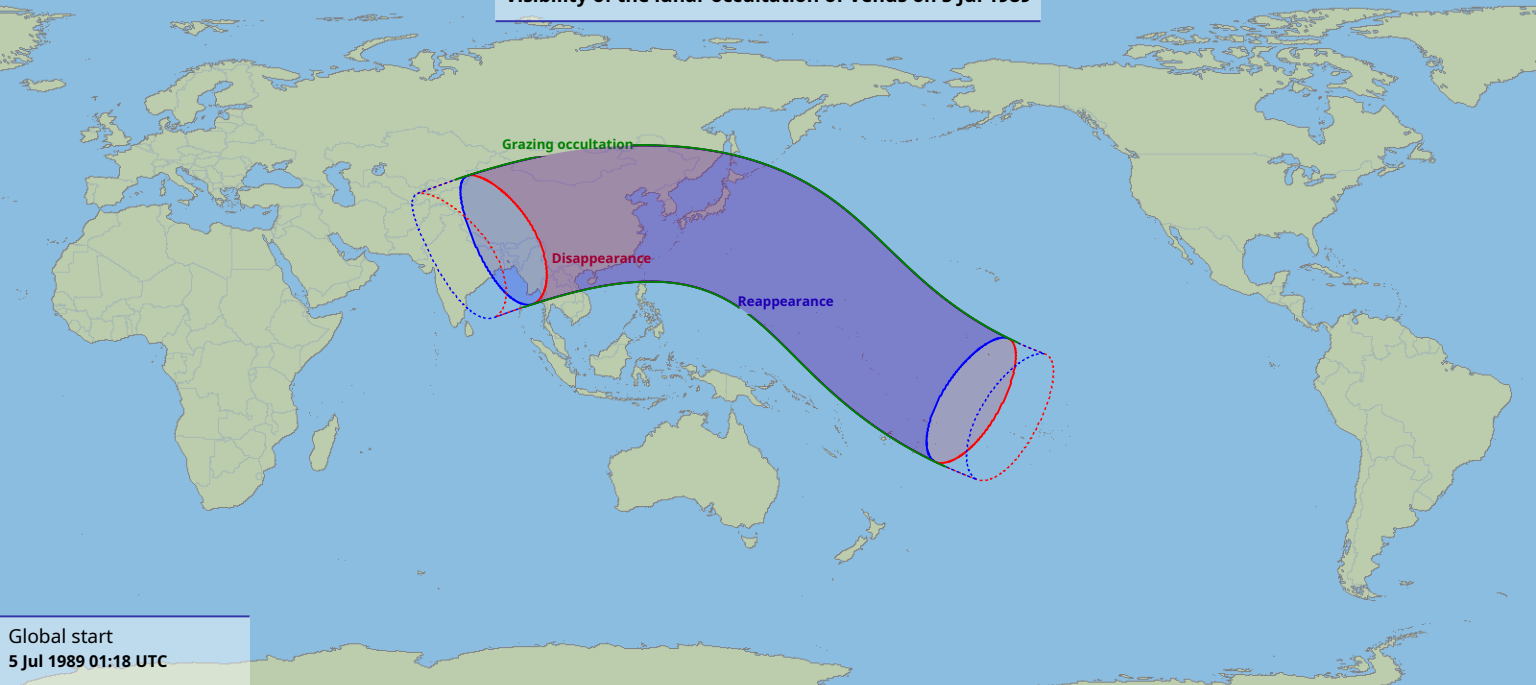

# Visibility of the lunar occultation of Venus on 5 Jul 1989

Global start  
5 Jul 1989 01:18 UTC

Global end  
5 Jul 1989 06:09 UTC