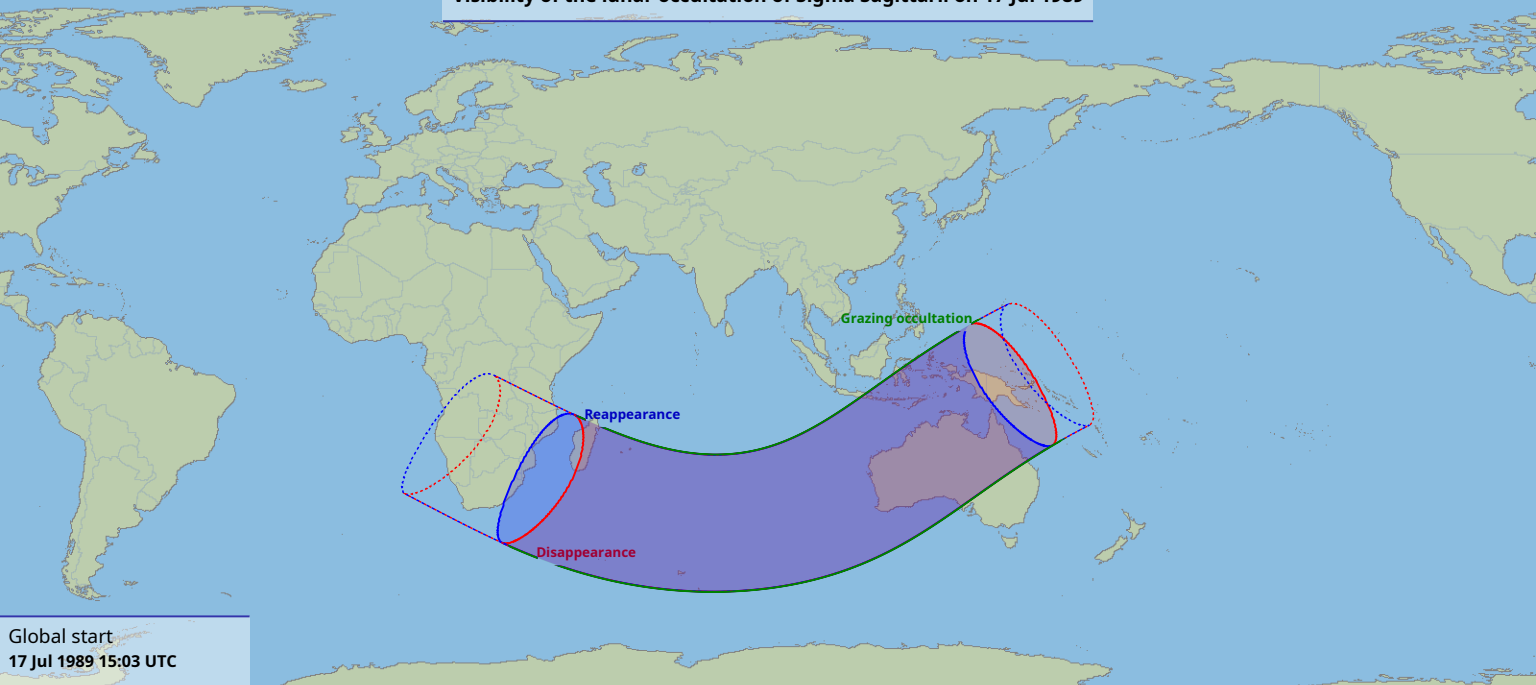

Visibility of the lunar occultation of Sigma Sagittarii on 17 Jul 1989

Global start
17 Jul 1989 15:03 UTC

Global end
17 Jul 1989 19:22 UTC