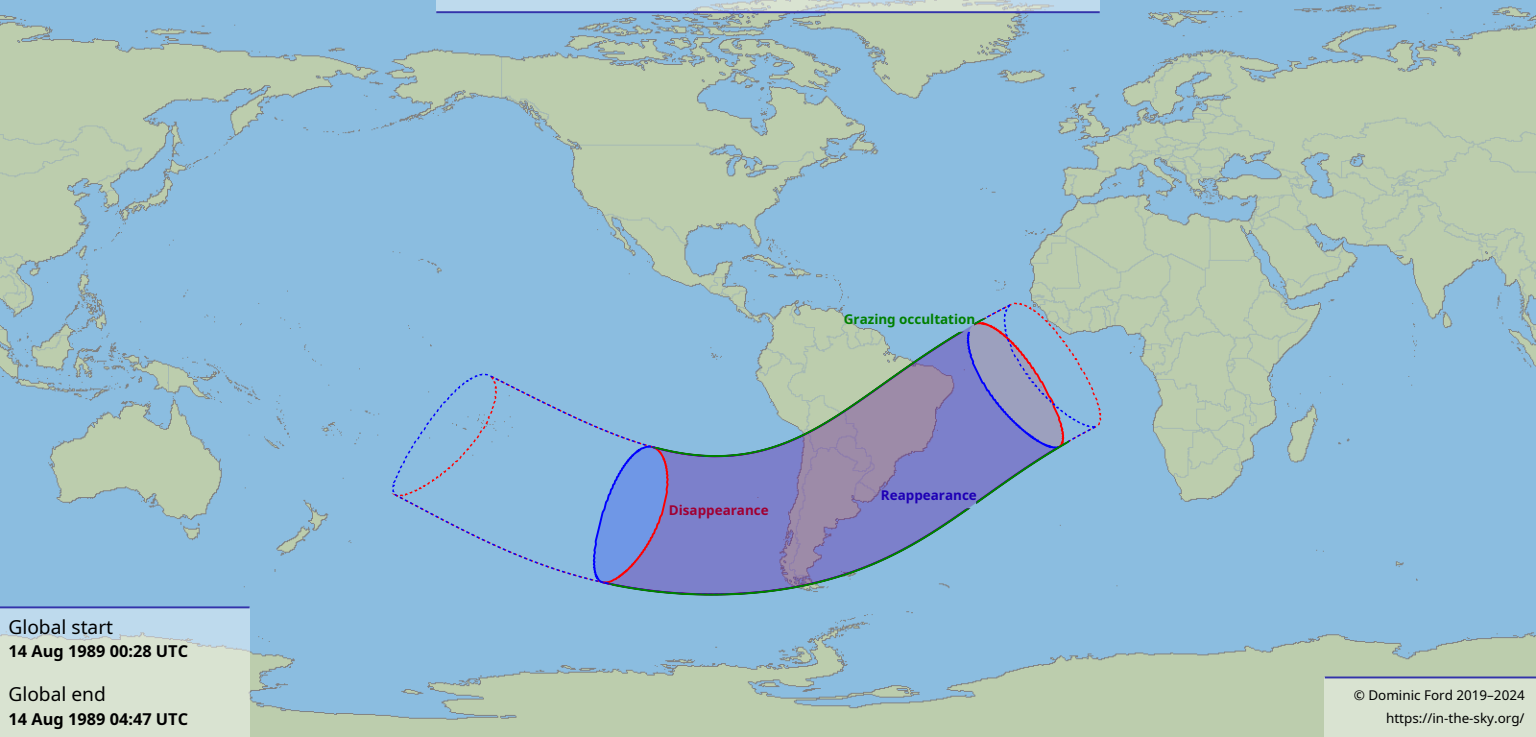

# Visibility of the lunar occultation of Sigma Sagittarii on 14 Aug 1989

Global start  
14 Aug 1989 00:28 UTC

Global end  
14 Aug 1989 04:47 UTC