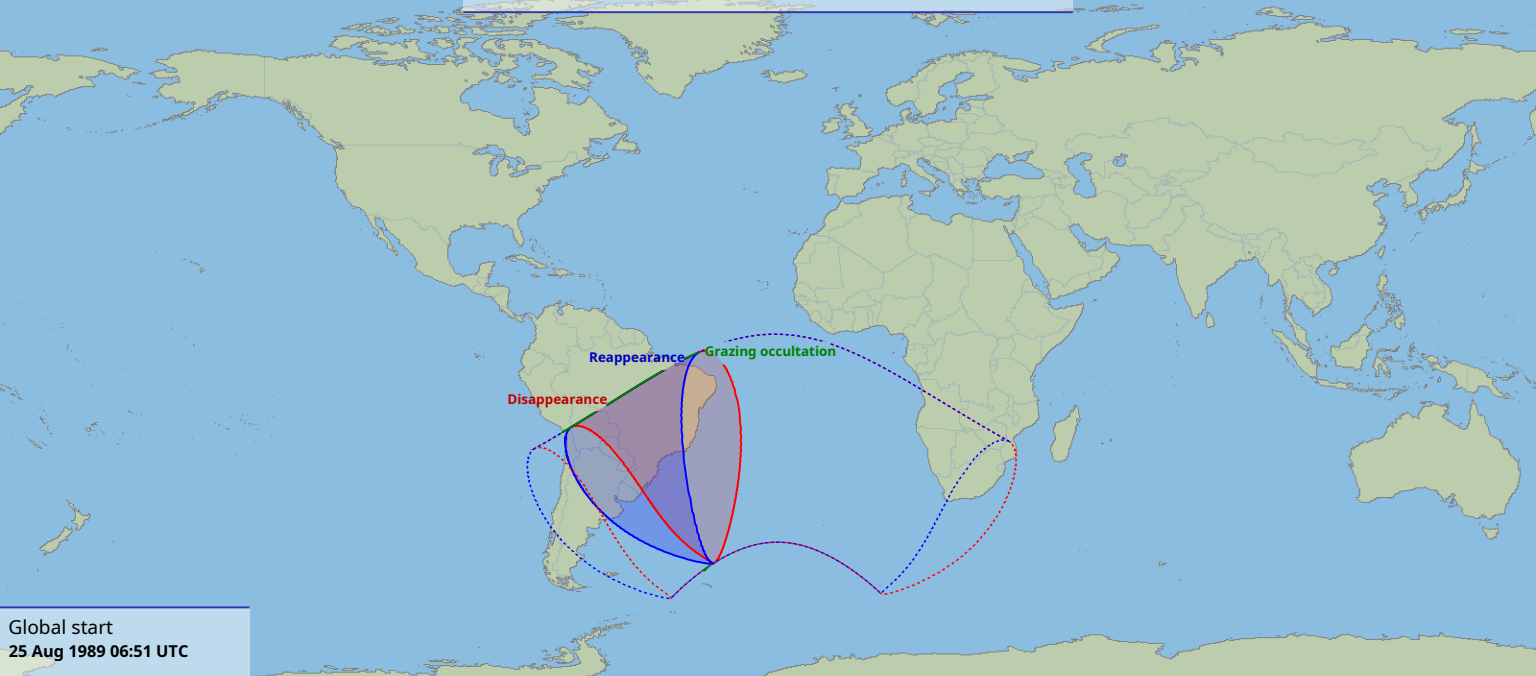

# Visibility of the lunar occultation of Beta Tauri on 25 Aug 1989

Global start  
25 Aug 1989 06:51 UTC

Global end  
25 Aug 1989 10:31 UTC