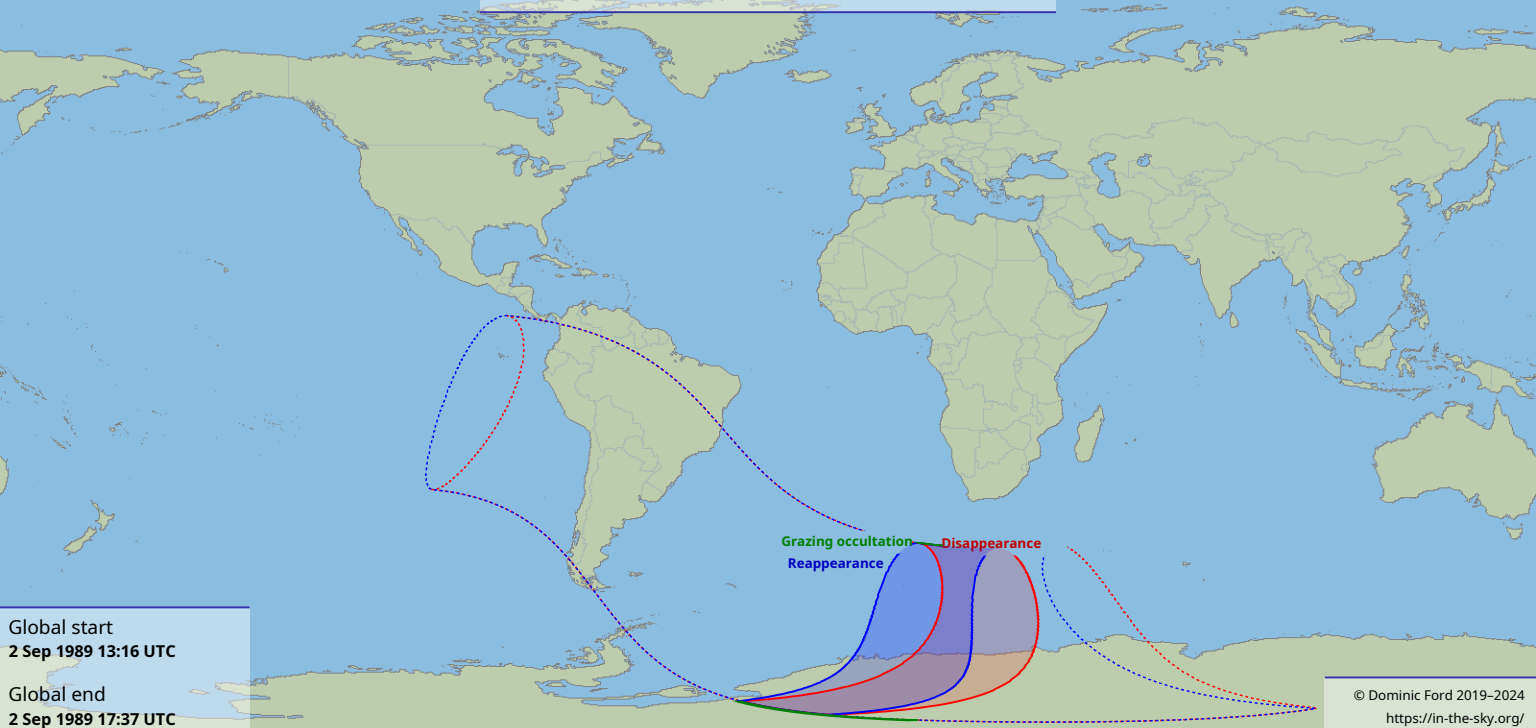

Visibility of the lunar occultation of Mercury on 2 Sep 1989

Global start
2 Sep 1989 13:16 UTC

Global end
2 Sep 1989 17:37 UTC