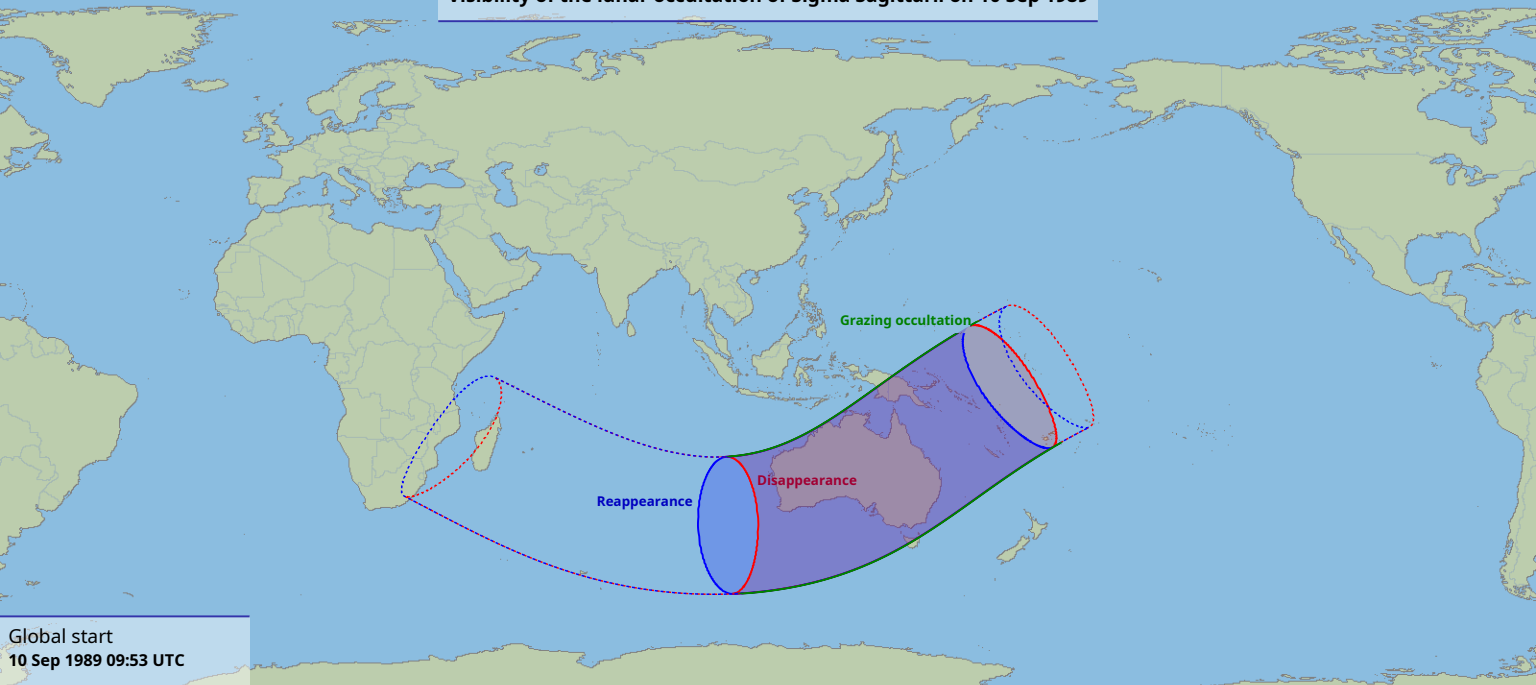

Visibility of the lunar occultation of Sigma Sagittarii on 10 Sep 1989

Global start
10 Sep 1989 09:53 UTC

Global end
10 Sep 1989 14:16 UTC