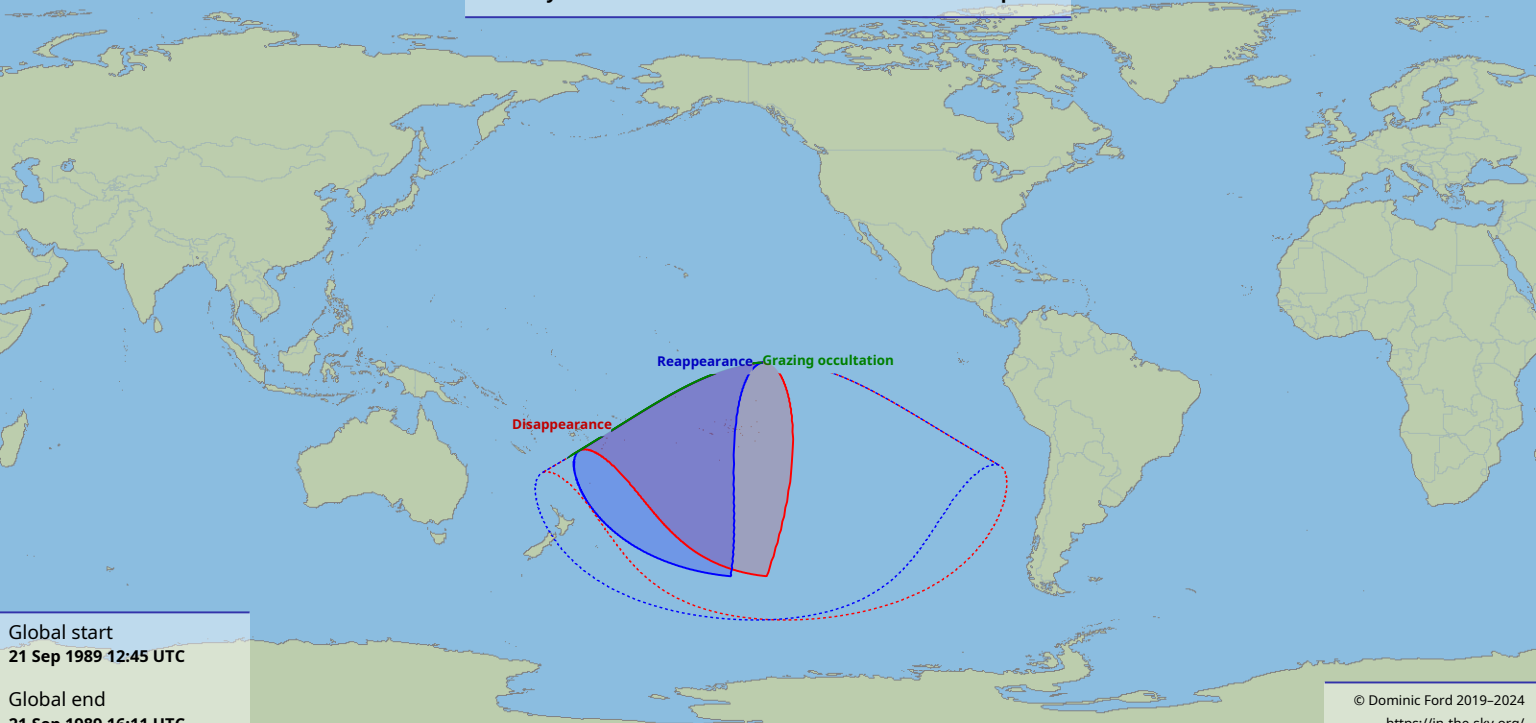

Visibility of the lunar occultation of Beta Tauri on 21 Sep 1989

Global start
21 Sep 1989 12:45 UTC

Global end
21 Sep 1989 16:11 UTC