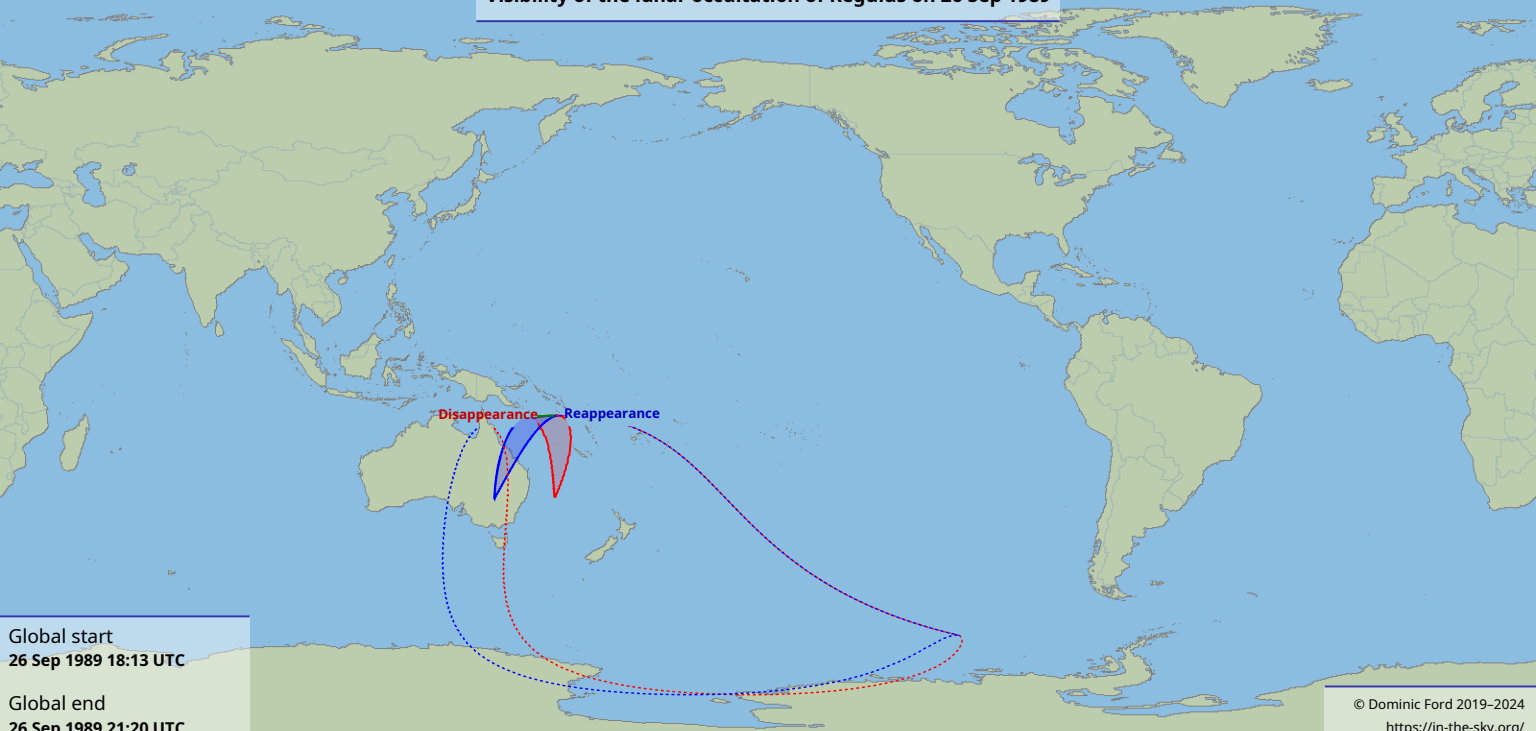

Visibility of the lunar occultation of Regulus on 26 Sep 1989

Global start
26 Sep 1989 18:13 UTC

Global end
26 Sep 1989 21:20 UTC