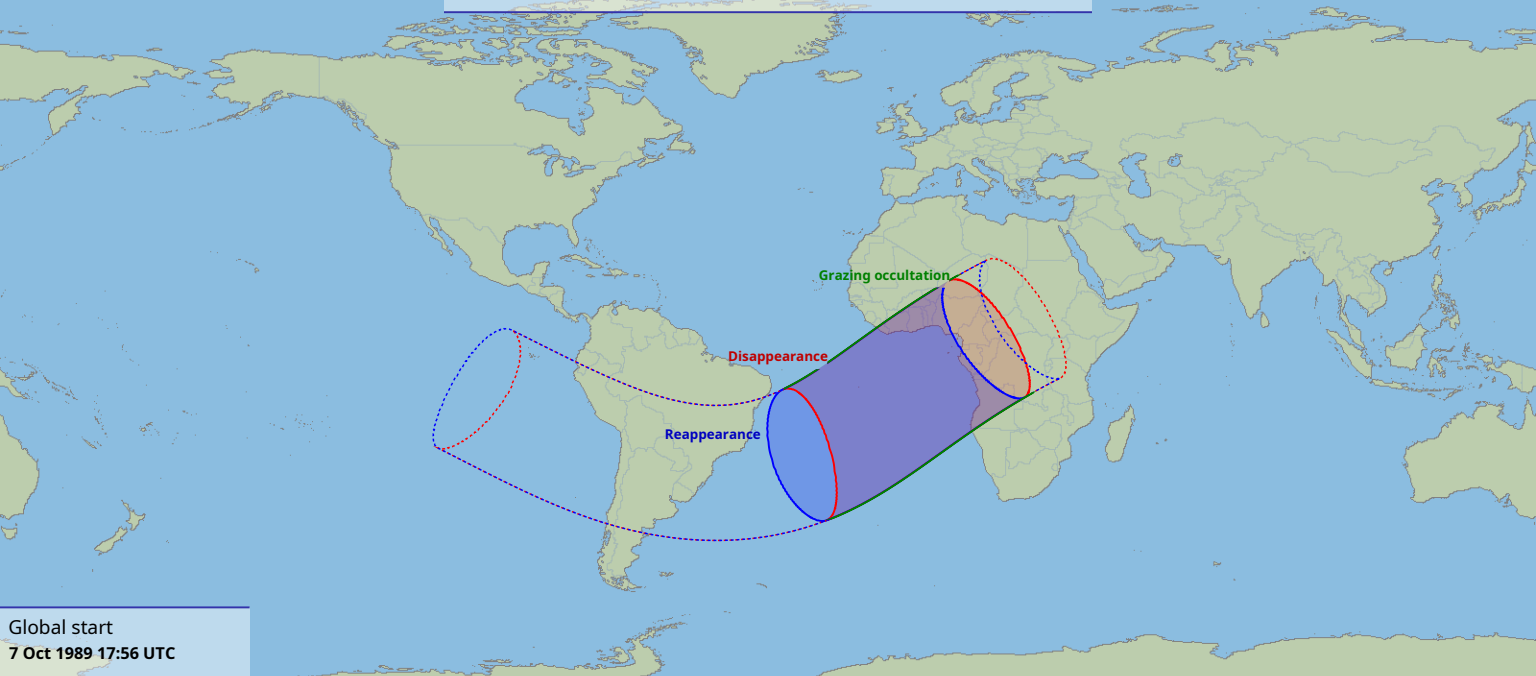

# Visibility of the lunar occultation of Sigma Sagittarii on 7 Oct 1989

Global start  
7 Oct 1989 17:56 UTC

Global end  
7 Oct 1989 22:26 UTC