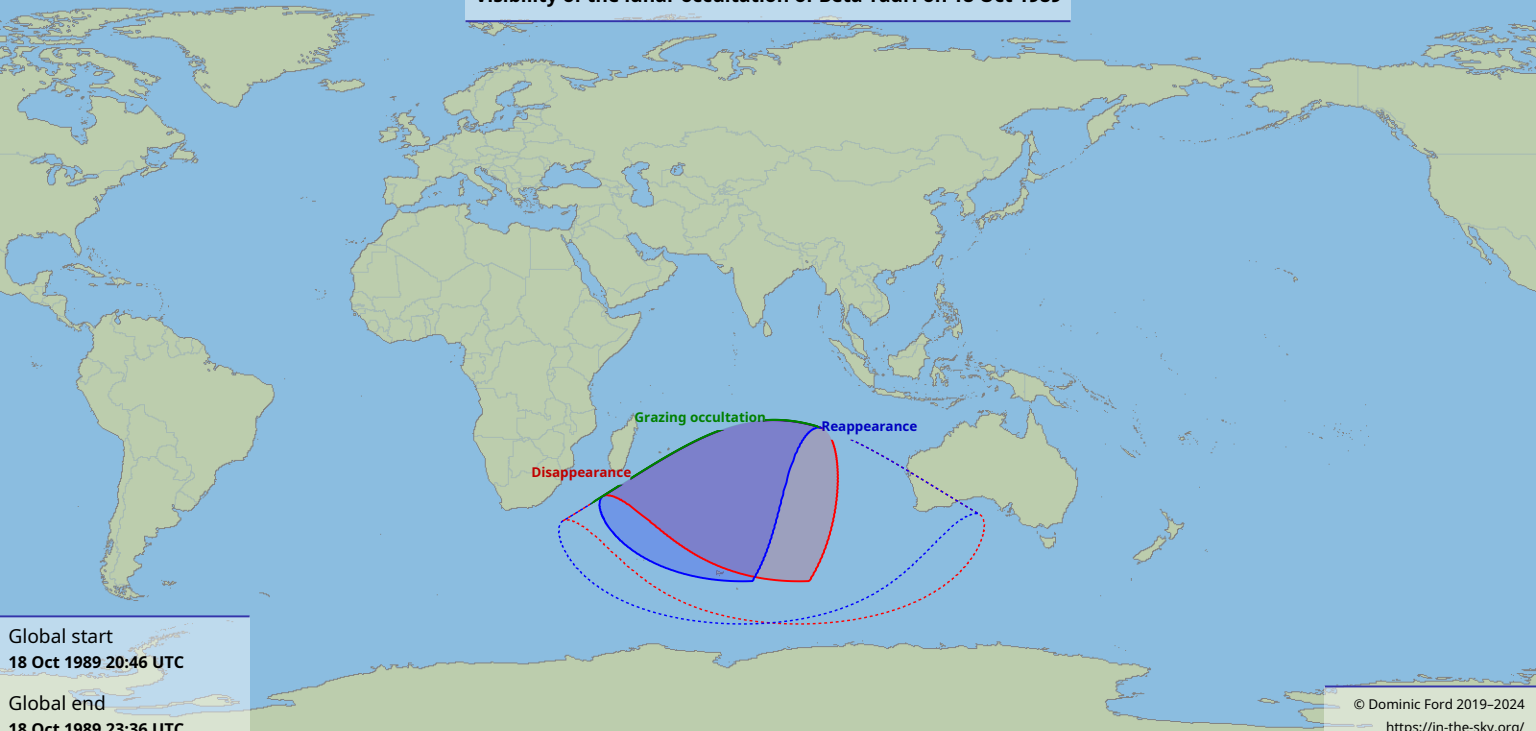

Visibility of the lunar occultation of Beta Tauri on 18 Oct 1989

Global start
18 Oct 1989 20:46 UTC

Global end
18 Oct 1989 23:36 UTC

© Dominic Ford 2019–2024

<https://in-the-sky.org/>