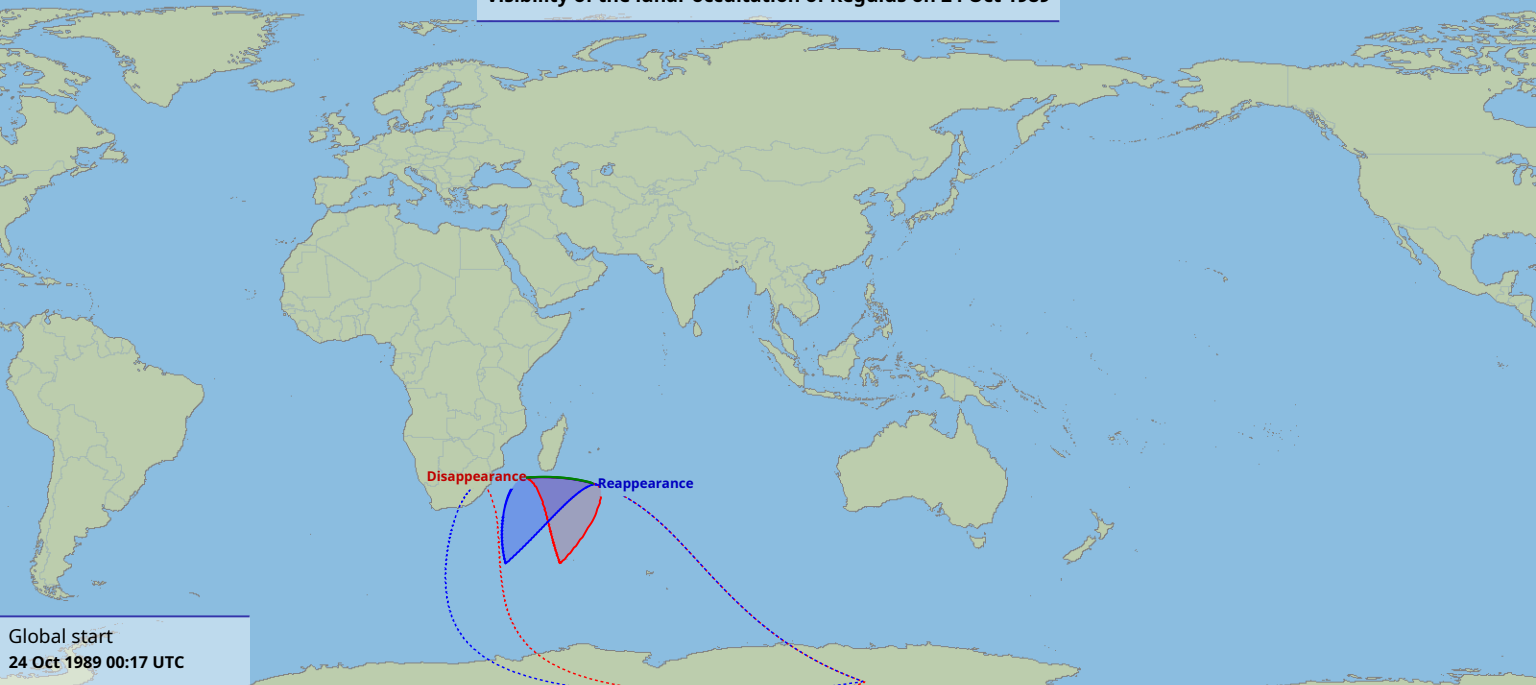

Visibility of the lunar occultation of Regulus on 24 Oct 1989

Disappearance

Reappearance

Global start
24 Oct 1989 00:17 UTC

Global end
24 Oct 1989 02:37 UTC