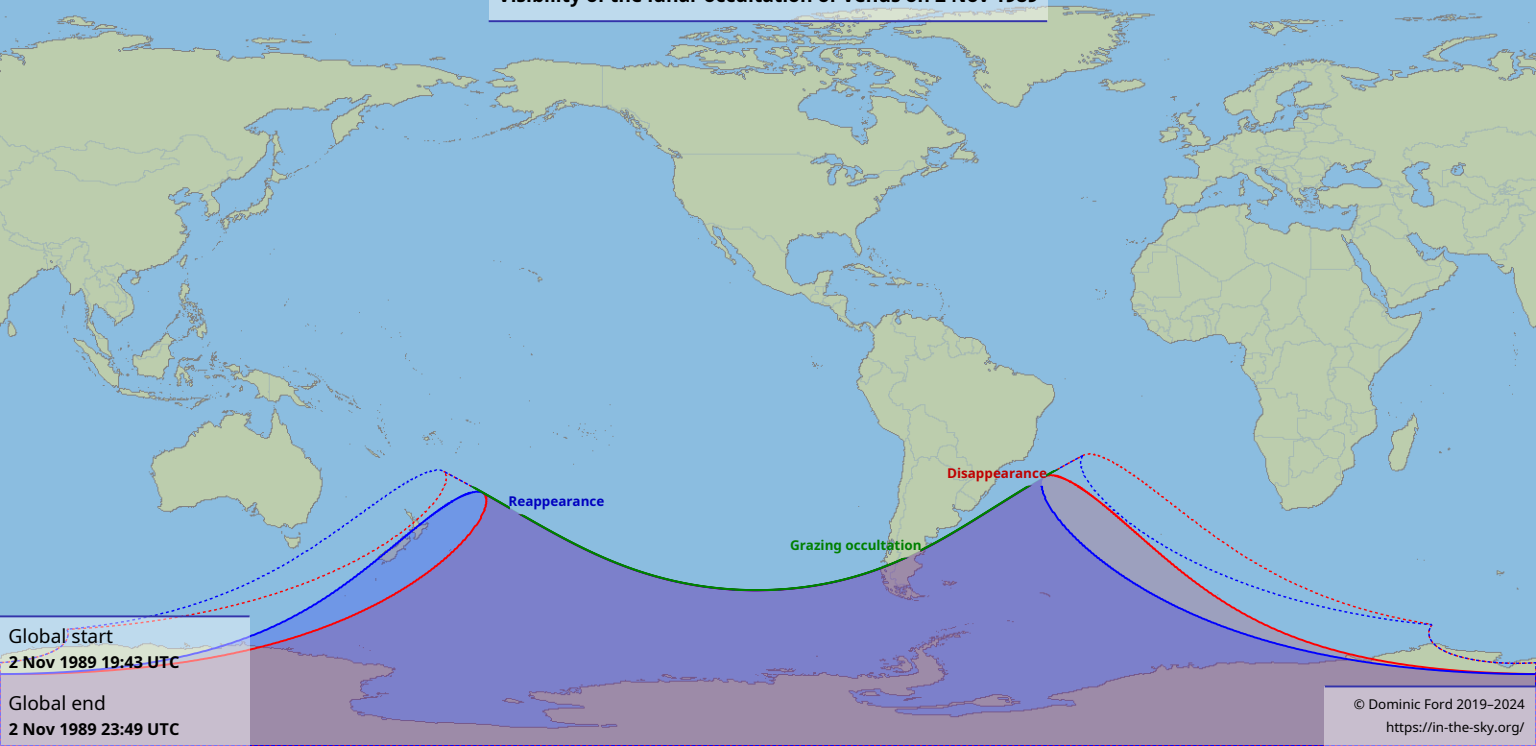

Visibility of the lunar occultation of Venus on 2 Nov 1989

Global start
2 Nov 1989 19:43 UTC

Global end
2 Nov 1989 23:49 UTC