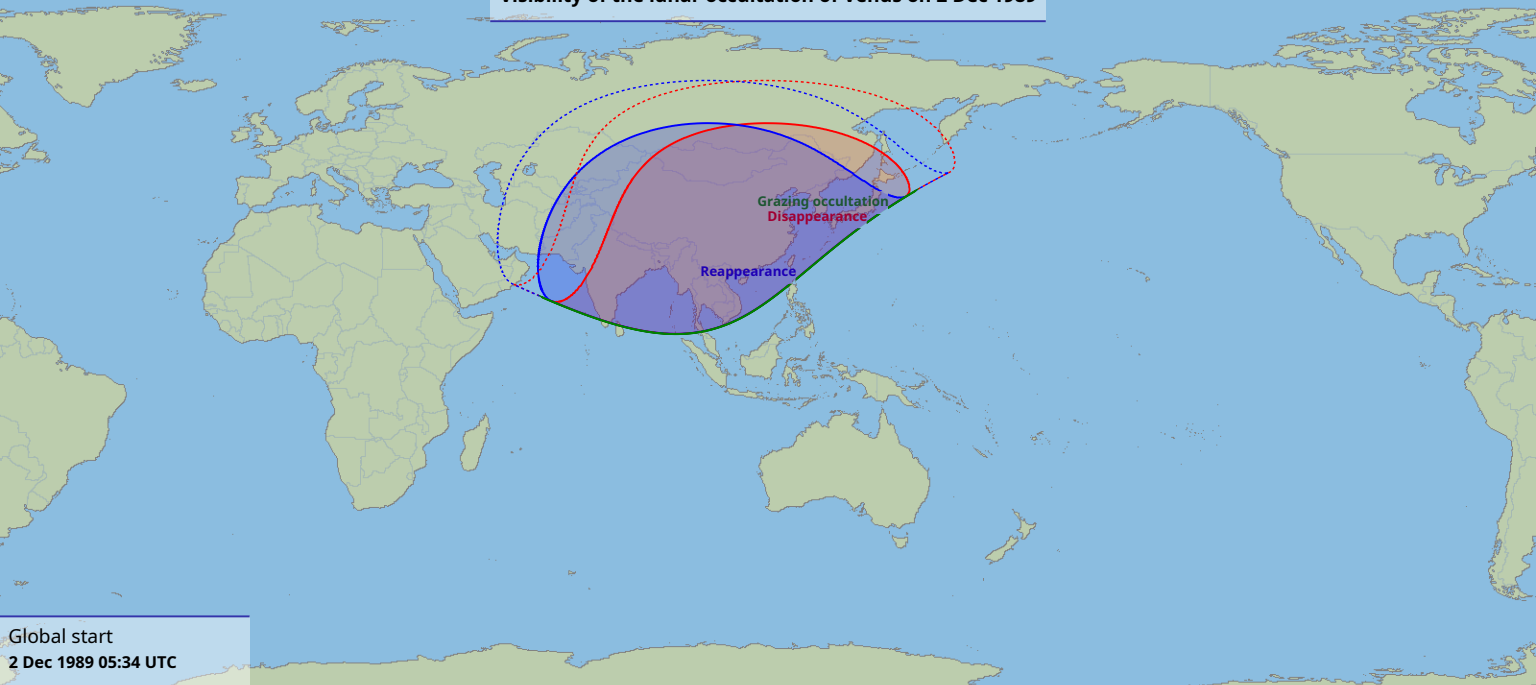

Visibility of the lunar occultation of Venus on 2 Dec 1989

Global start
2 Dec 1989 05:34 UTC

Global end
2 Dec 1989 09:07 UTC