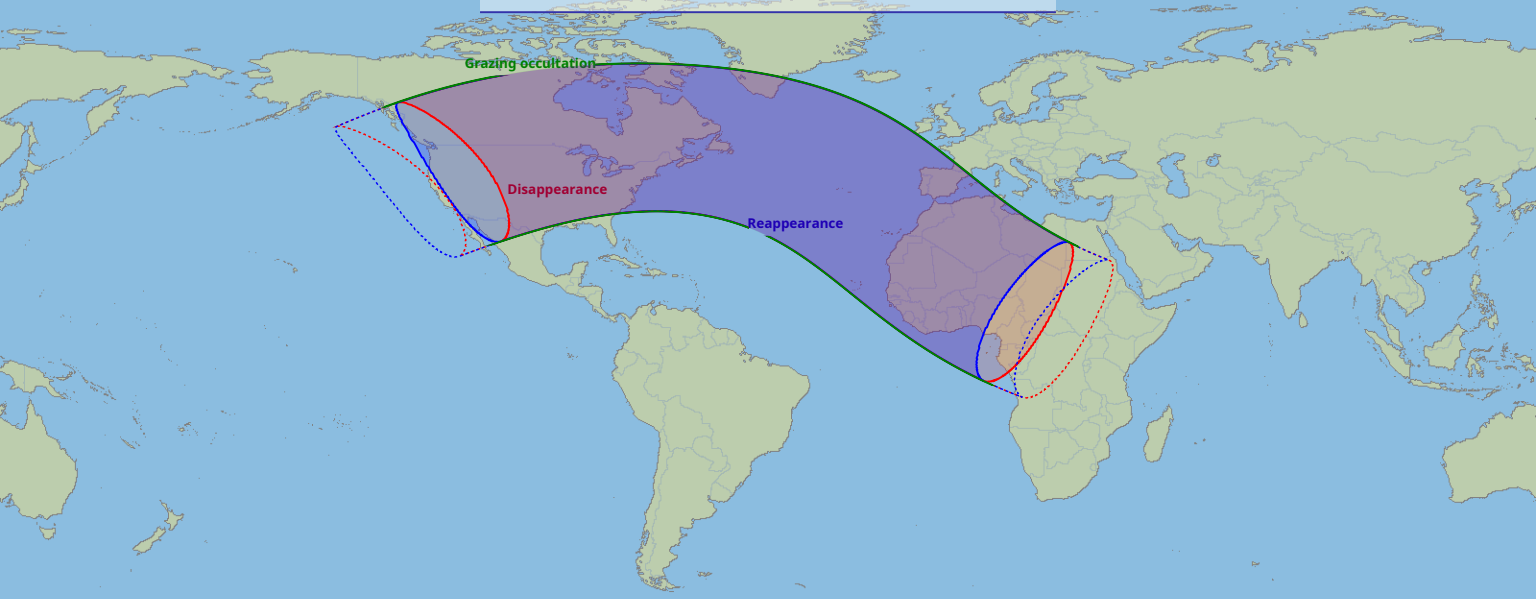

# Visibility of the lunar occultation of Jupiter on 18 Aug 1990

Global start  
18 Aug 1990 11:17 UTC

Global end  
18 Aug 1990 15:24 UTC