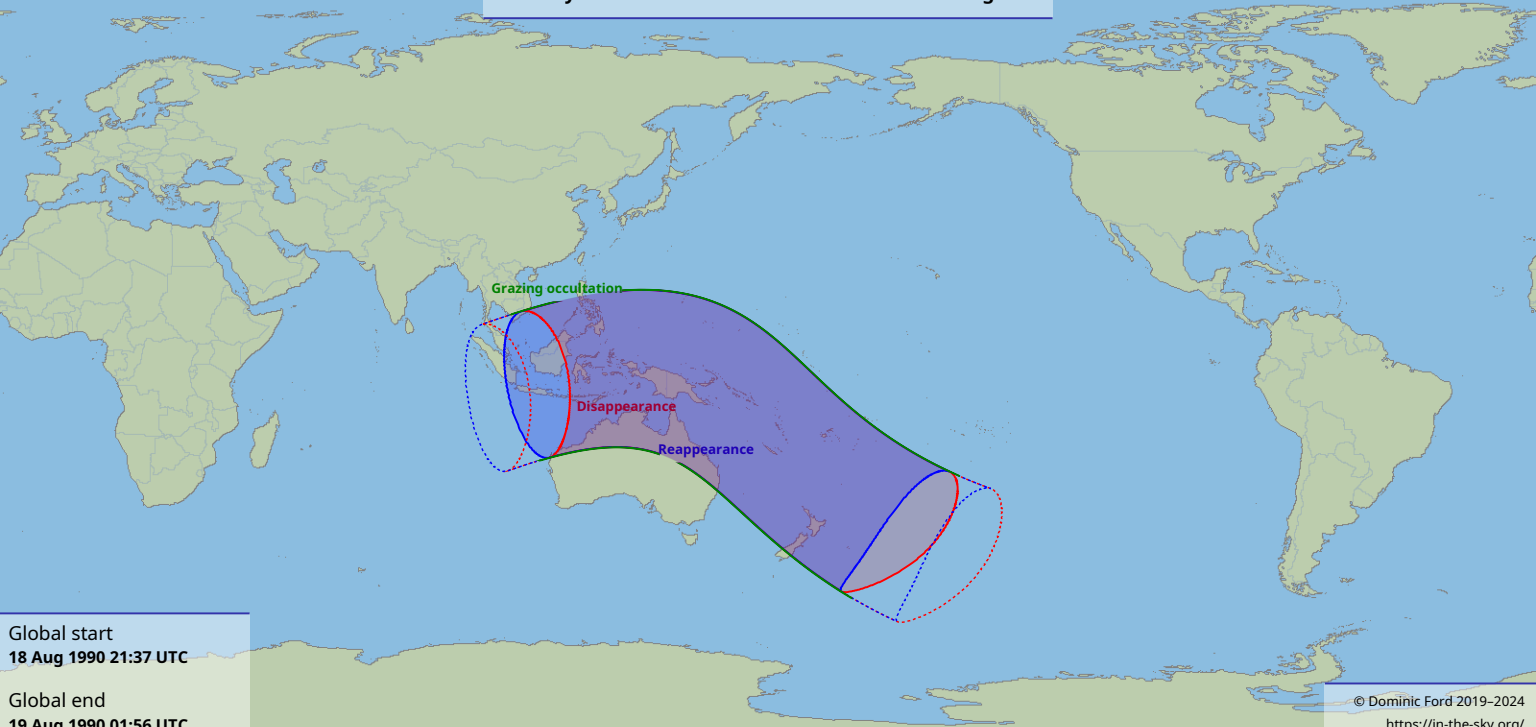

Visibility of the lunar occultation of Venus on 18 Aug 1990

Global start
18 Aug 1990 21:37 UTC

Global end
19 Aug 1990 01:56 UTC