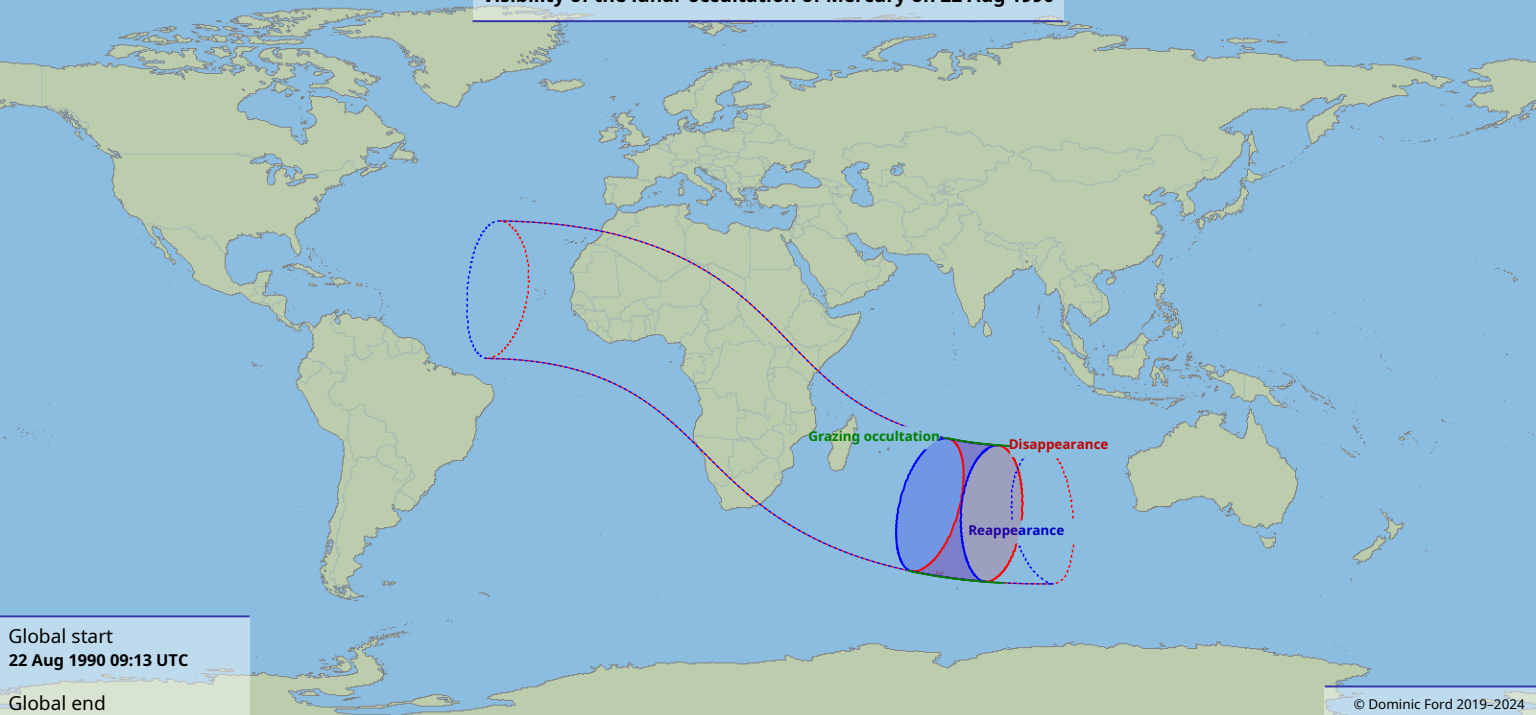

Visibility of the lunar occultation of Mercury on 22 Aug 1990

Global start
22 Aug 1990 09:13 UTC

Global end
22 Aug 1990 13:42 UTC