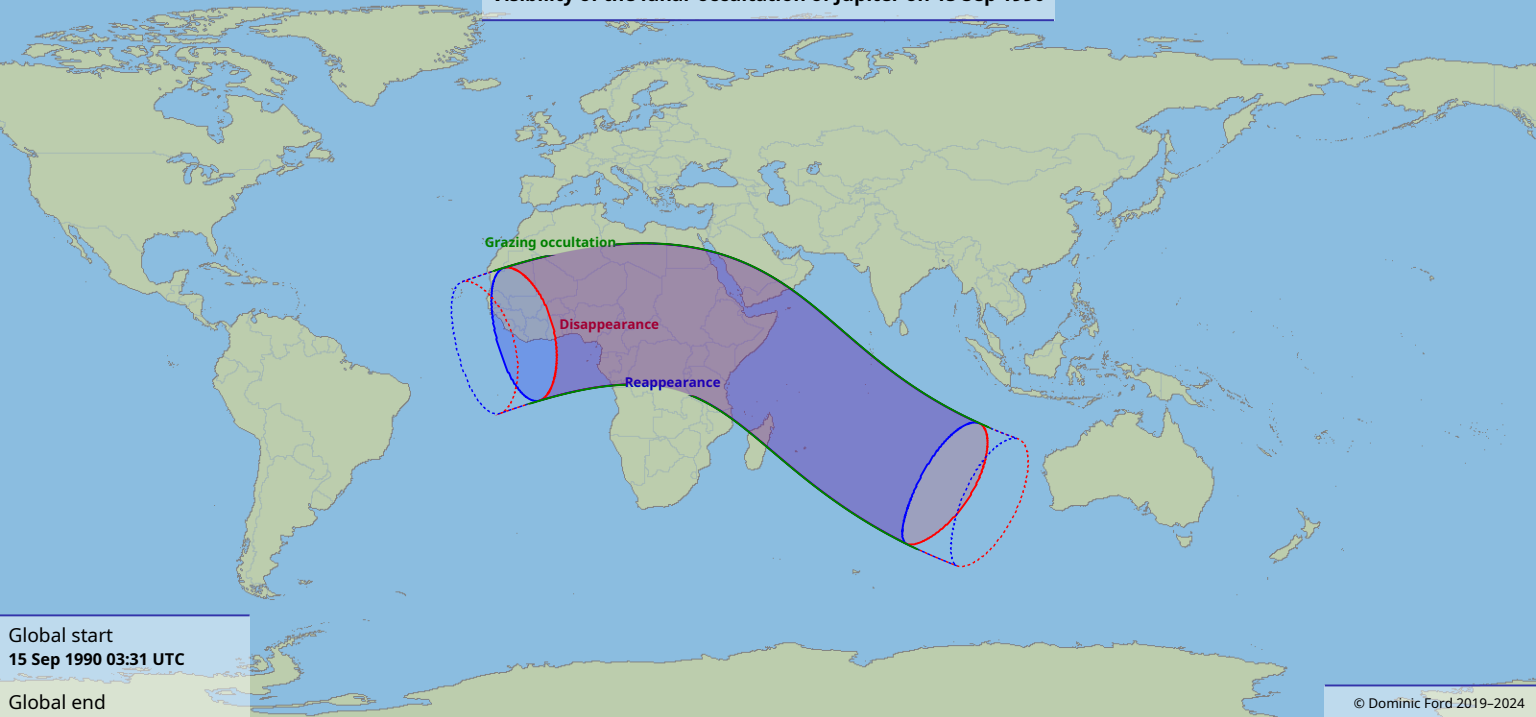

Visibility of the lunar occultation of Jupiter on 15 Sep 1990

Global start
15 Sep 1990 03:31 UTC

Global end
15 Sep 1990 07:47 UTC