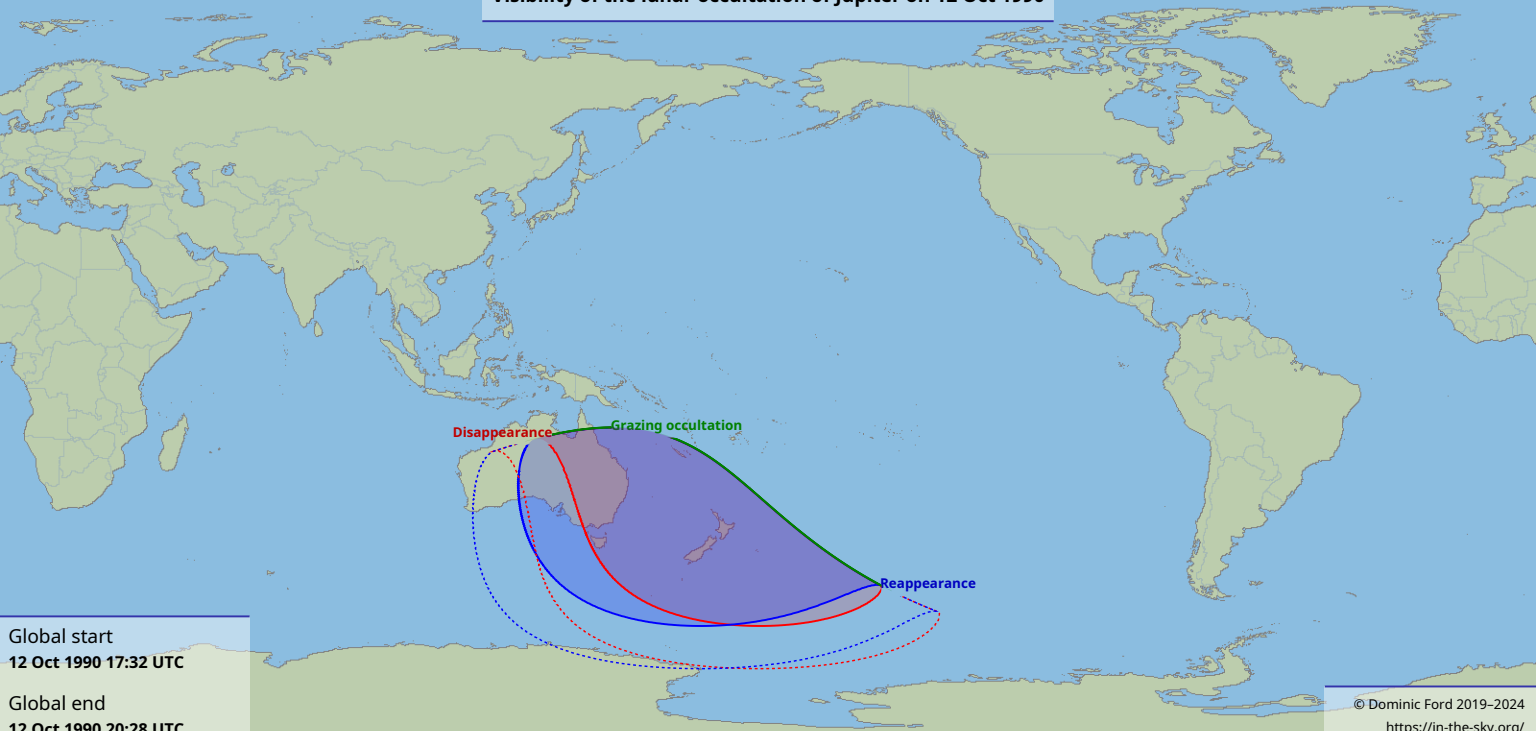

Visibility of the lunar occultation of Jupiter on 12 Oct 1990

Global start
12 Oct 1990 17:32 UTC

Global end
12 Oct 1990 20:28 UTC