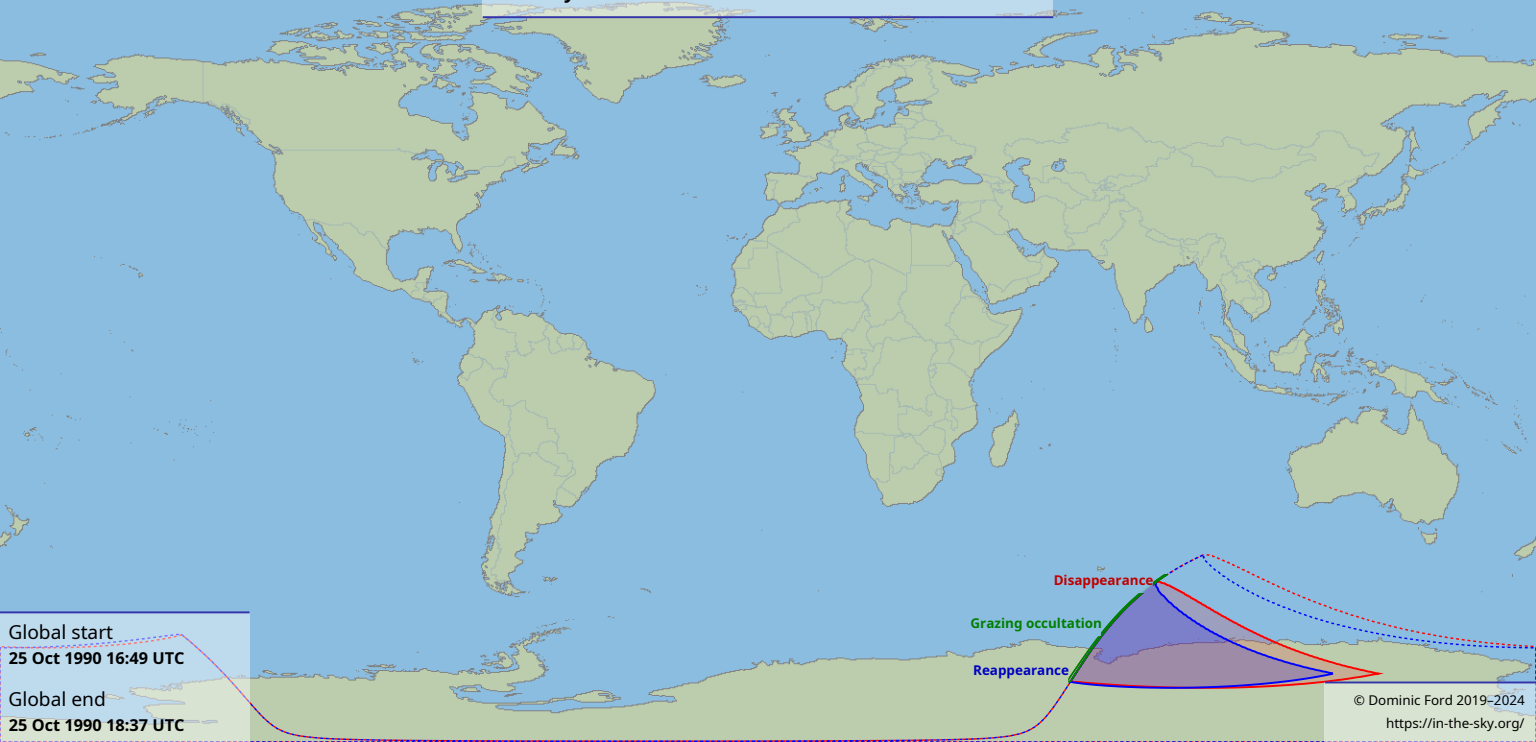

# Visibility of the lunar occultation of Saturn on 25 Oct 1990

Global start  
25 Oct 1990 16:49 UTC

Global end  
25 Oct 1990 18:37 UTC

Disappearance

Grazing occultation

Reappearance