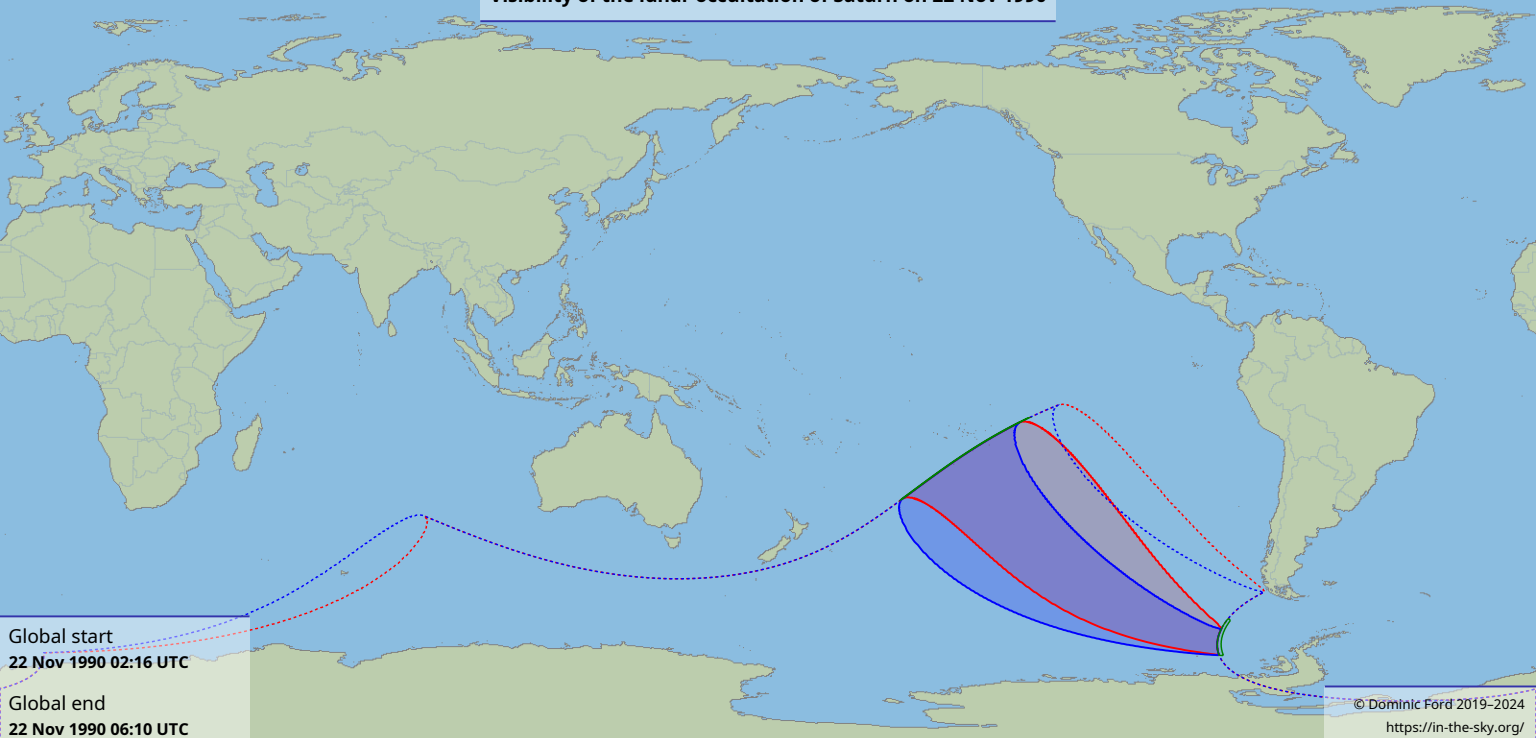

Visibility of the lunar occultation of Saturn on 22 Nov 1990

Global start
22 Nov 1990 02:16 UTC

Global end
22 Nov 1990 06:10 UTC