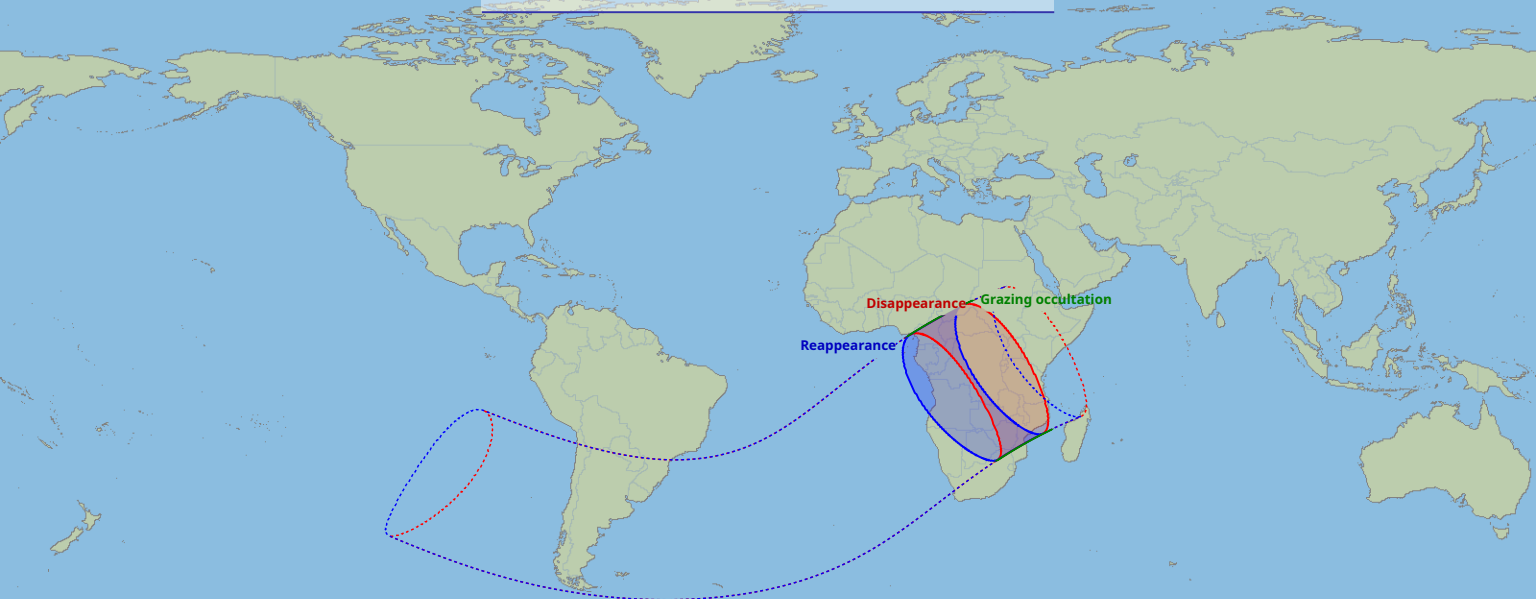

Visibility of the lunar occultation of Saturn on 19 Dec 1990

Global start
19 Dec 1990 13:17 UTC

Global end
19 Dec 1990 17:50 UTC