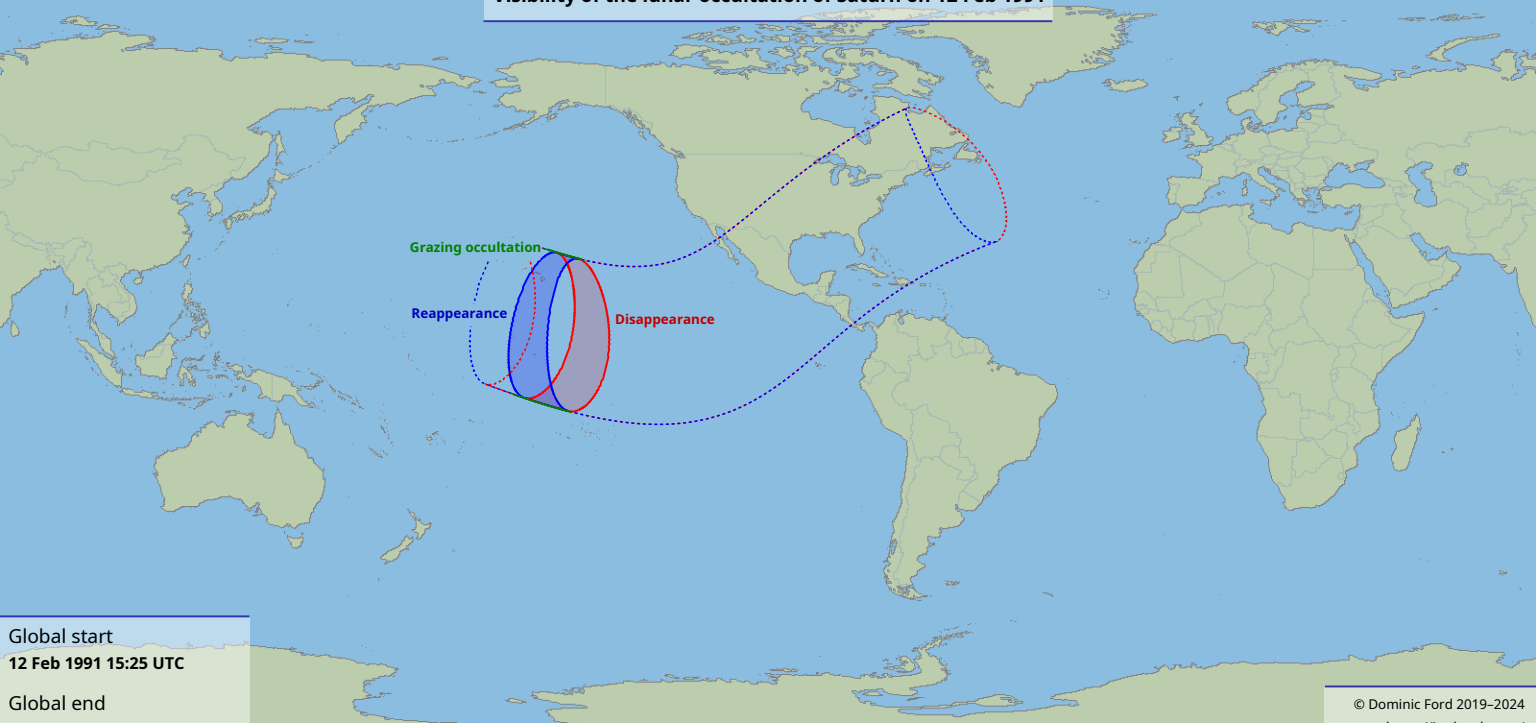

Visibility of the lunar occultation of Saturn on 12 Feb 1991

Global start
12 Feb 1991 15:25 UTC

Global end
12 Feb 1991 19:39 UTC