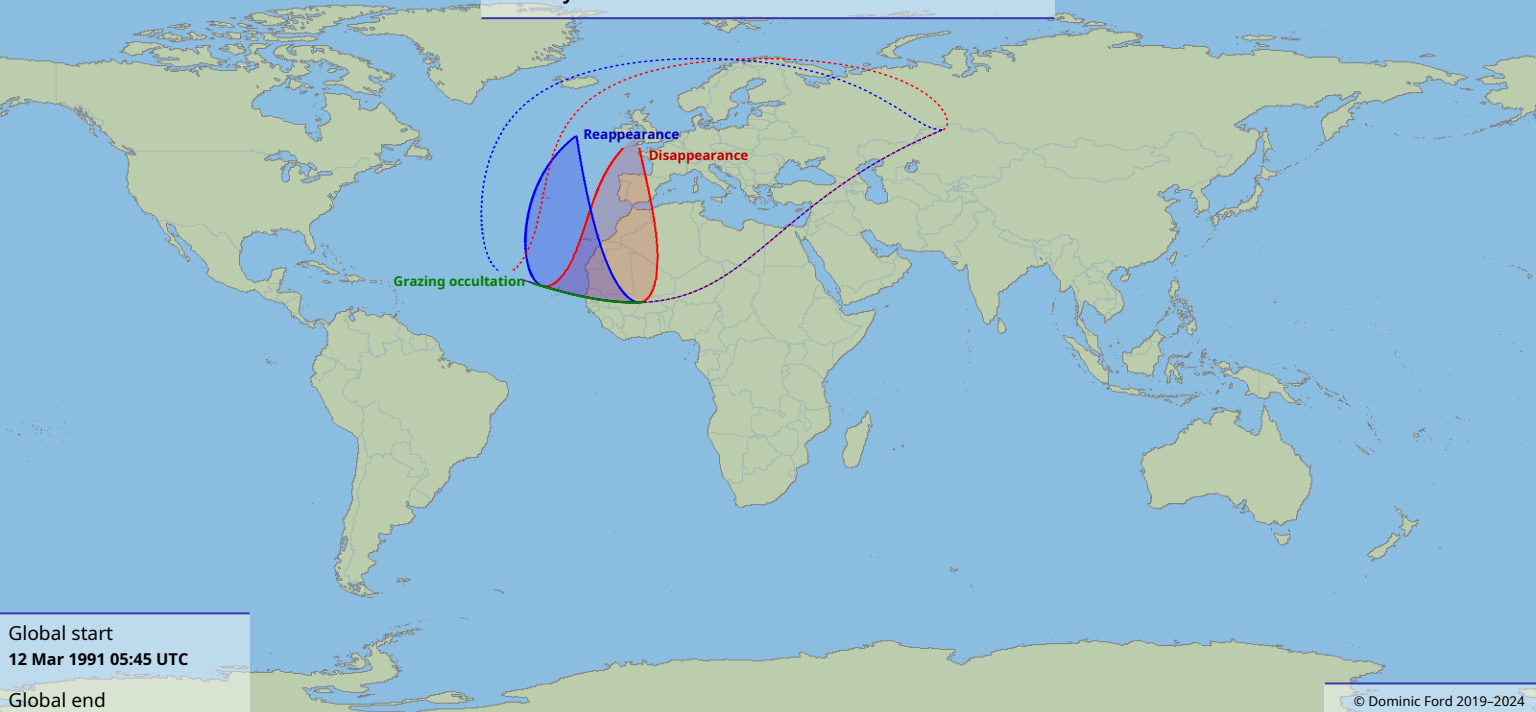

# Visibility of the lunar occultation of Saturn on 12 Mar 1991

Global start  
12 Mar 1991 05:45 UTC

Global end  
12 Mar 1991 08:56 UTC