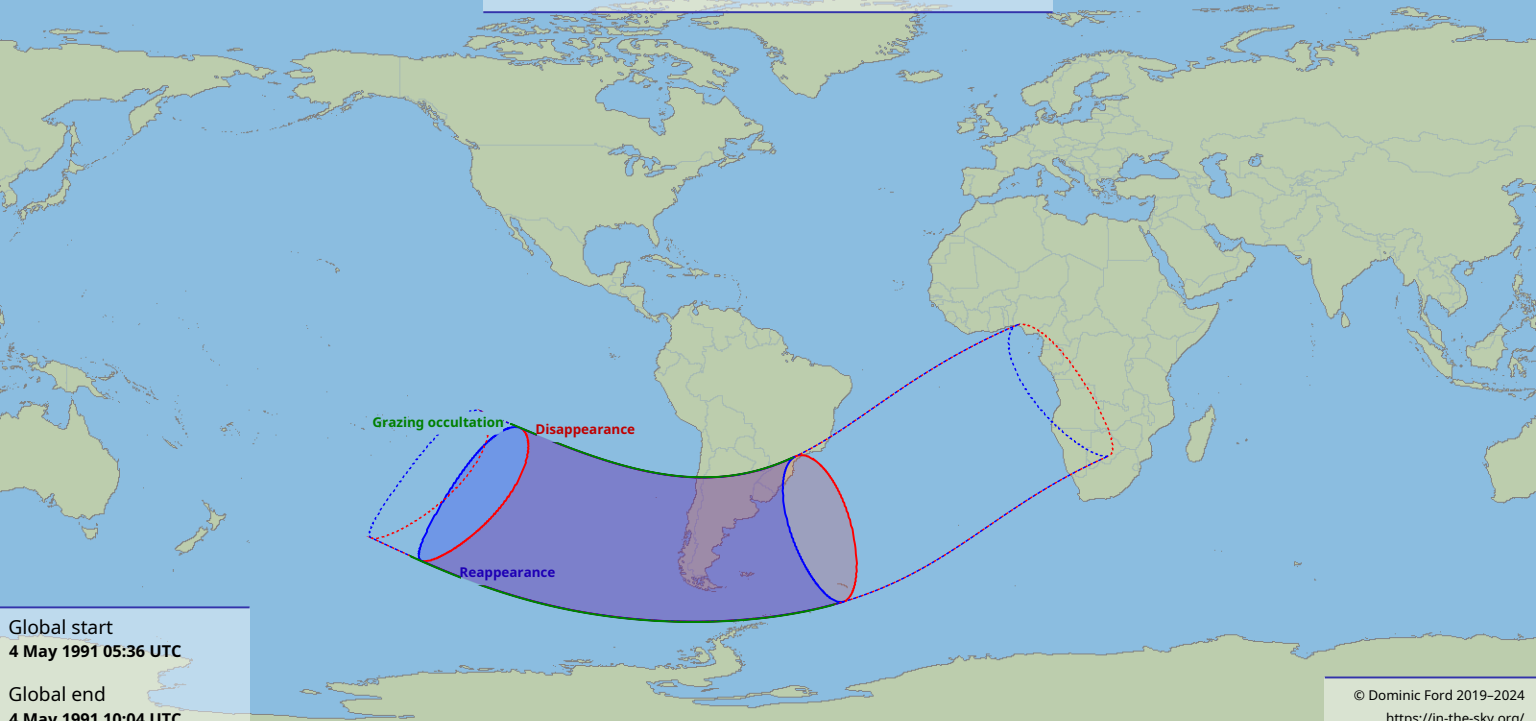

# Visibility of the lunar occultation of Uranus on 4 May 1991

Global start  
4 May 1991 05:36 UTC

Global end  
4 May 1991 10:04 UTC