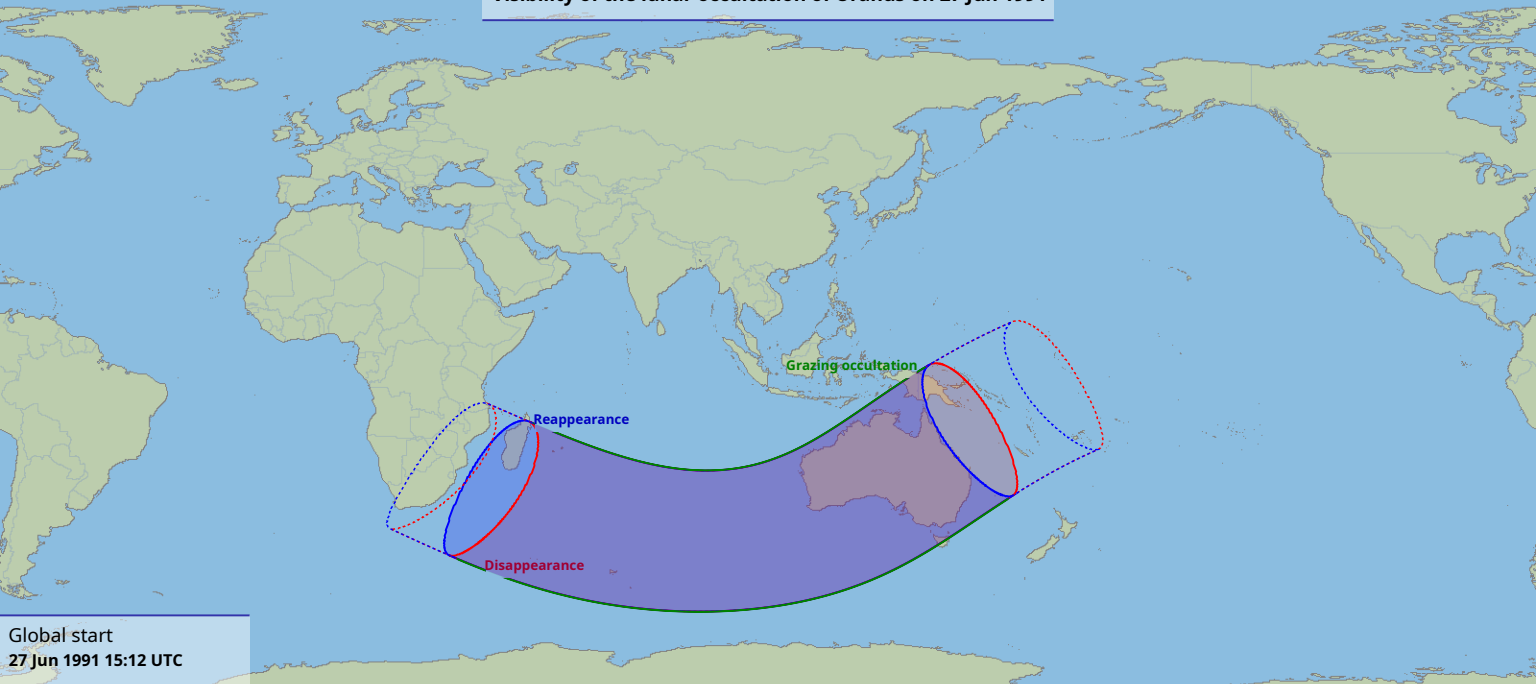

Visibility of the lunar occultation of Uranus on 27 Jun 1991

Global start
27 Jun 1991 15:12 UTC

Global end
27 Jun 1991 19:42 UTC