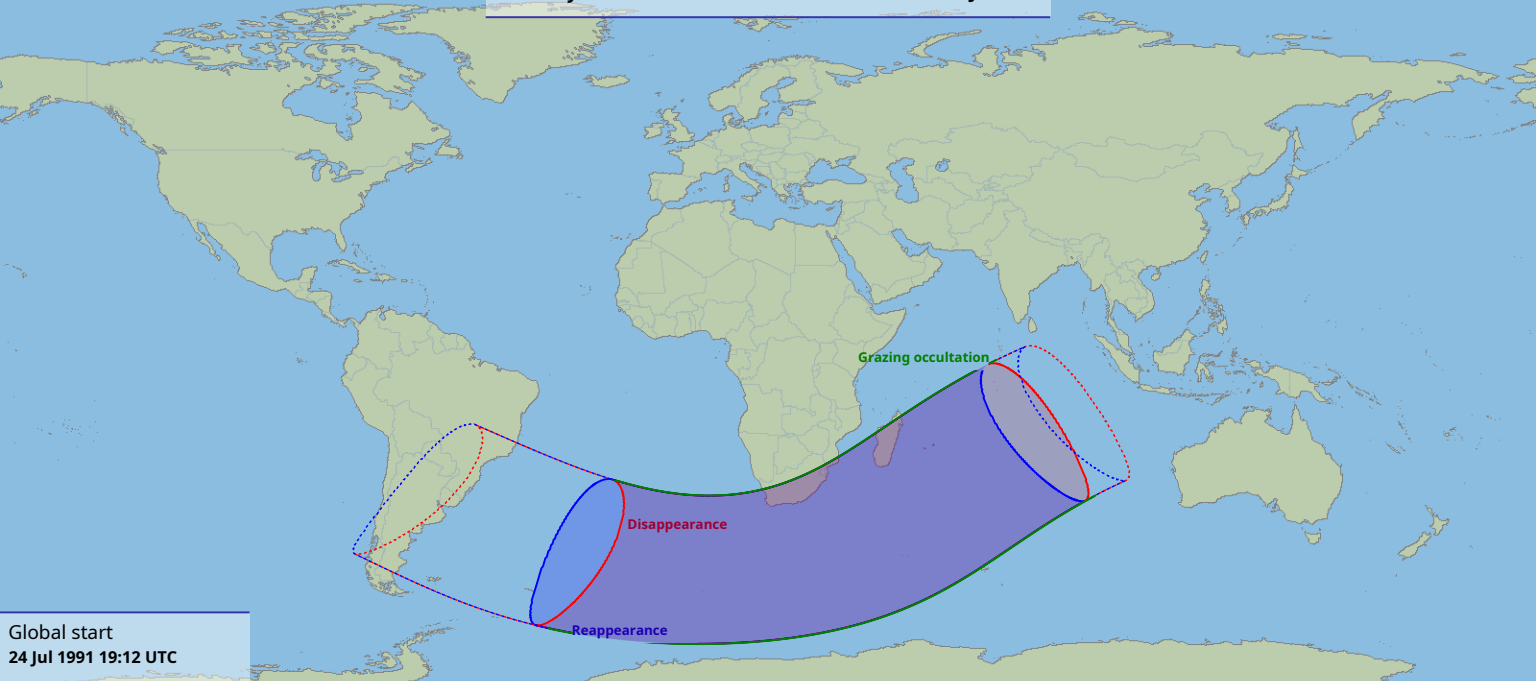

# Visibility of the lunar occultation of Uranus on 24 Jul 1991

Global start  
24 Jul 1991 19:12 UTC

Global end  
24 Jul 1991 23:35 UTC