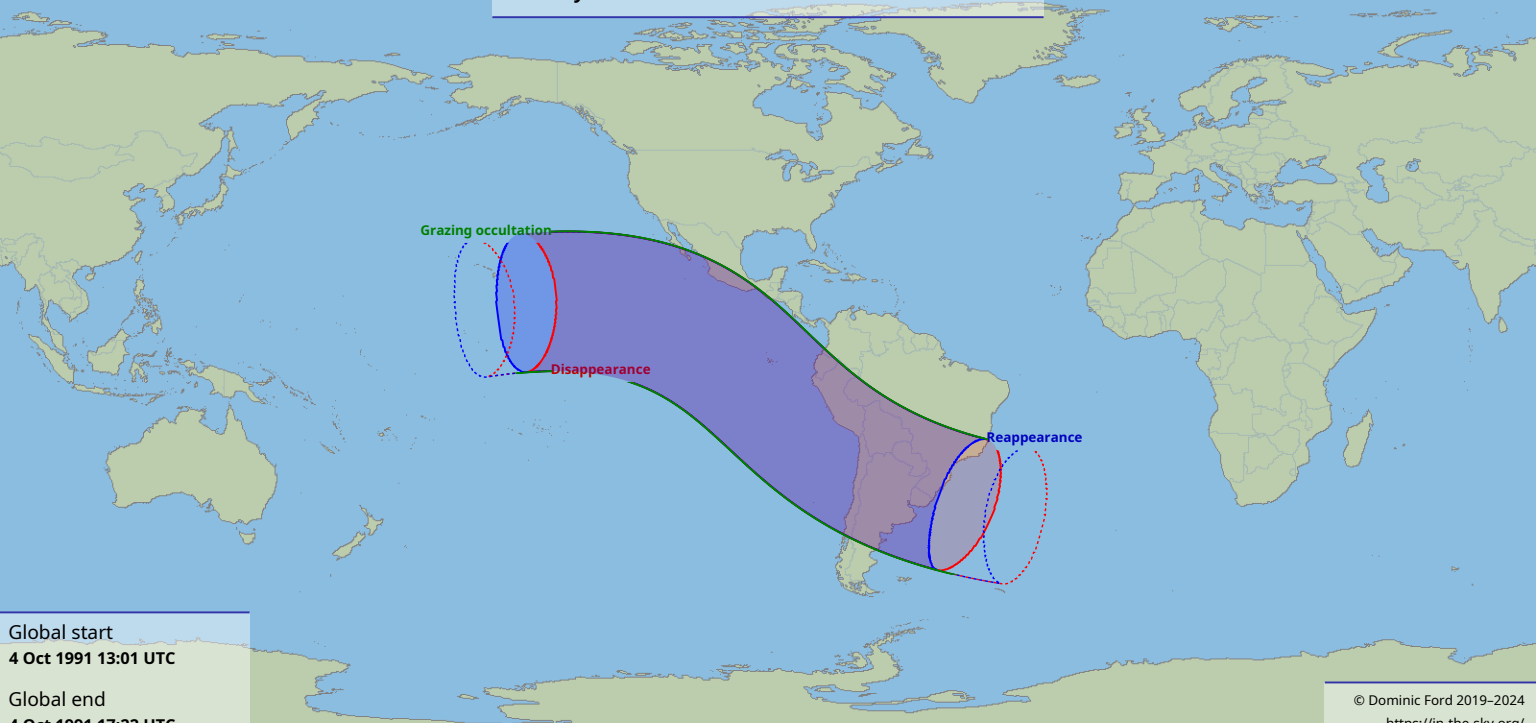

Visibility of the lunar occultation of Venus on 4 Oct 1991

Global start
4 Oct 1991 13:01 UTC

Global end
4 Oct 1991 17:22 UTC