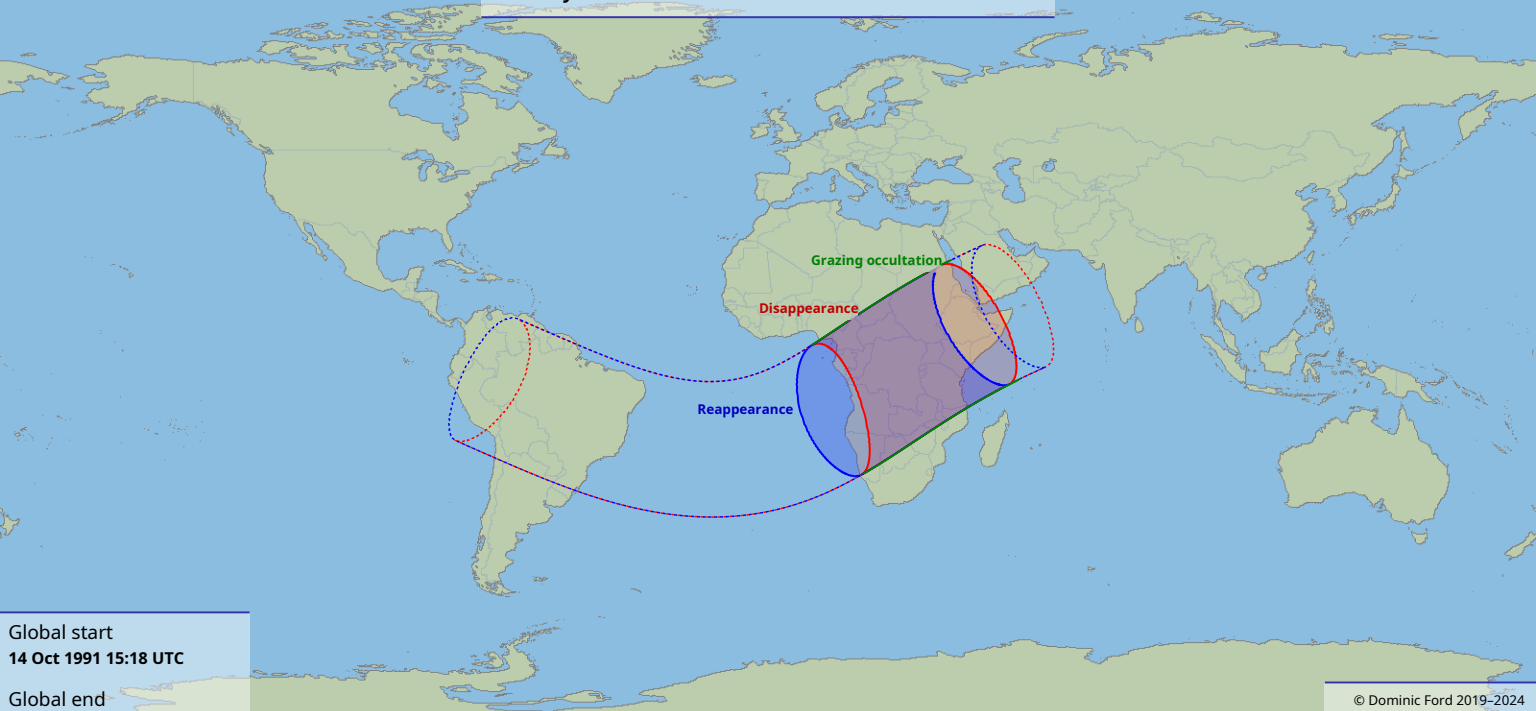

Visibility of the lunar occultation of Uranus on 14 Oct 1991

Global start
14 Oct 1991 15:18 UTC

Global end
14 Oct 1991 19:57 UTC