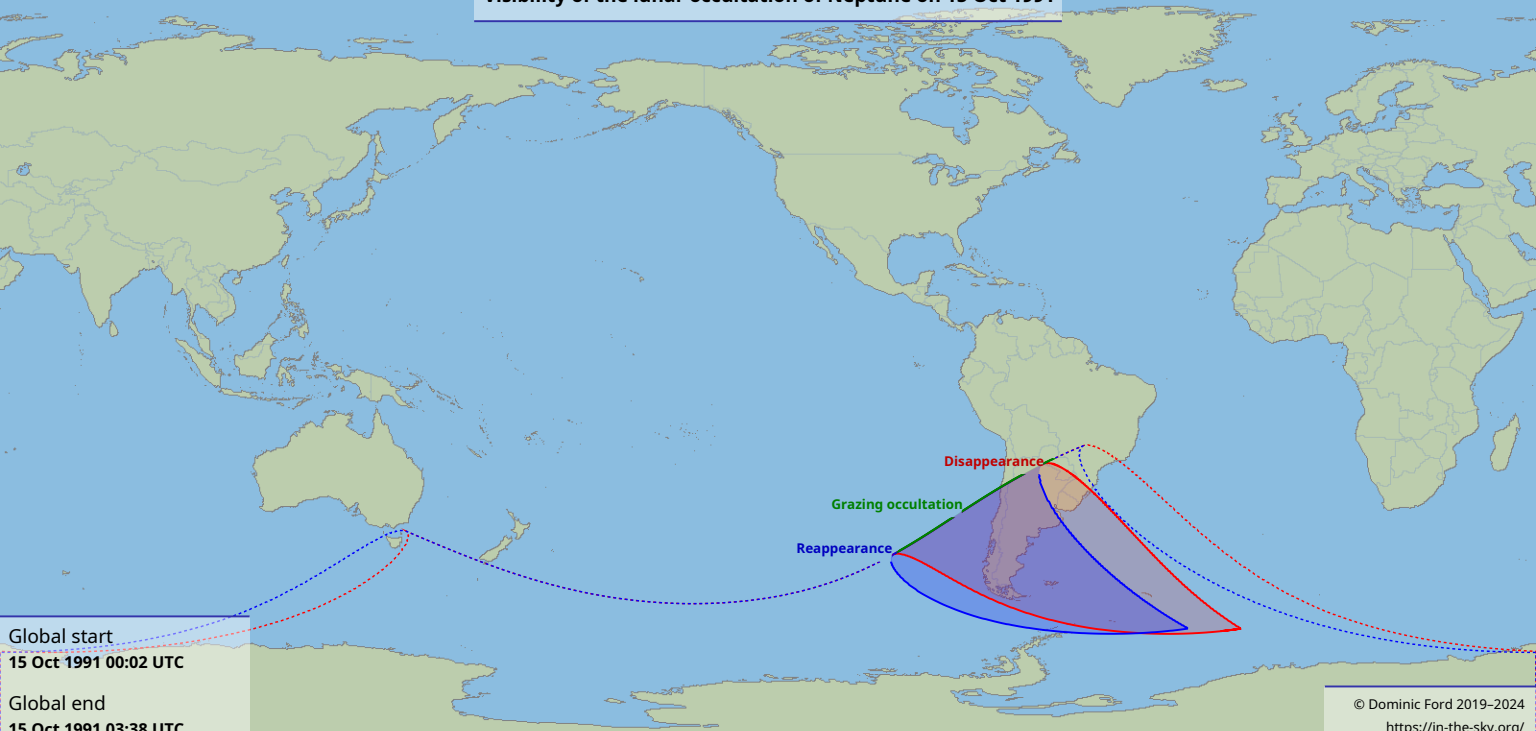

Visibility of the lunar occultation of Neptune on 15 Oct 1991

Global start
15 Oct 1991 00:02 UTC

Global end
15 Oct 1991 03:38 UTC