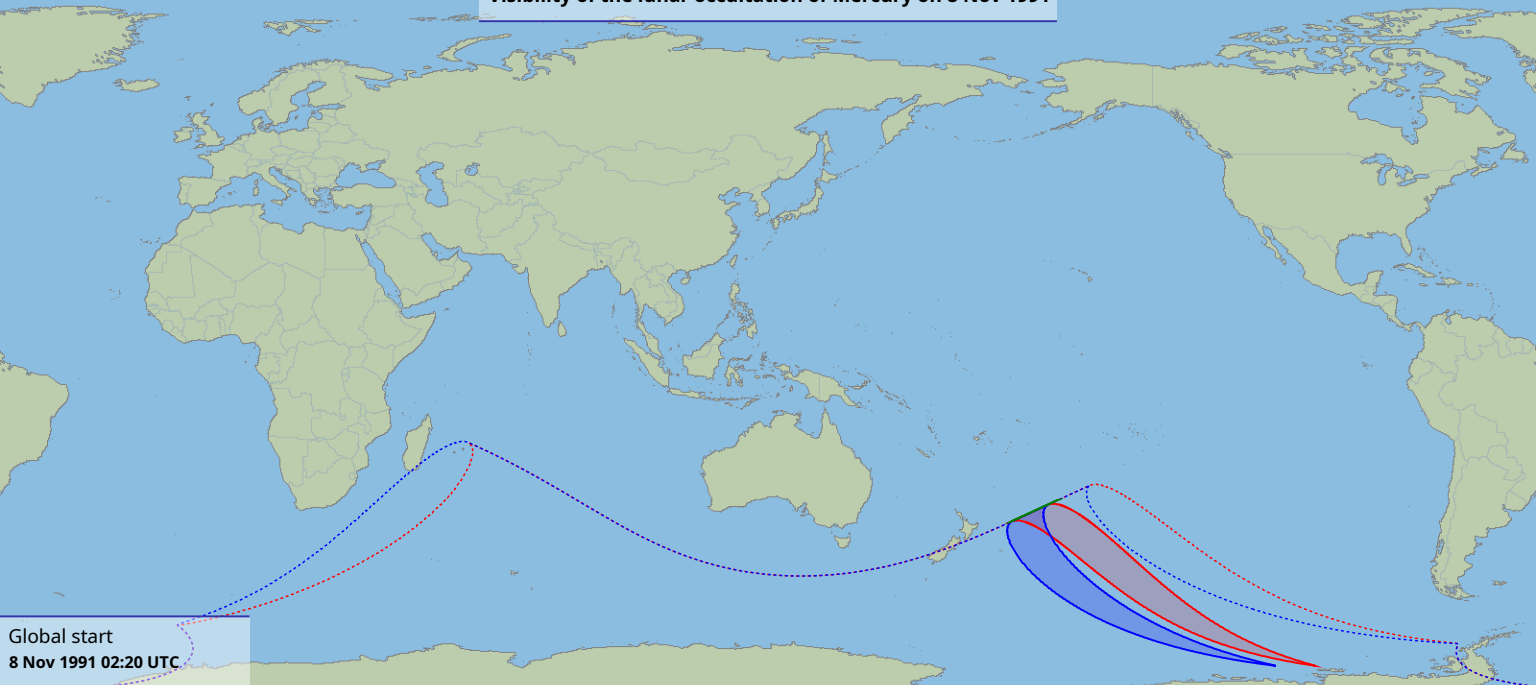

Visibility of the lunar occultation of Mercury on 8 Nov 1991

Global start
8 Nov 1991 02:20 UTC

Global end
8 Nov 1991 06:33 UTC