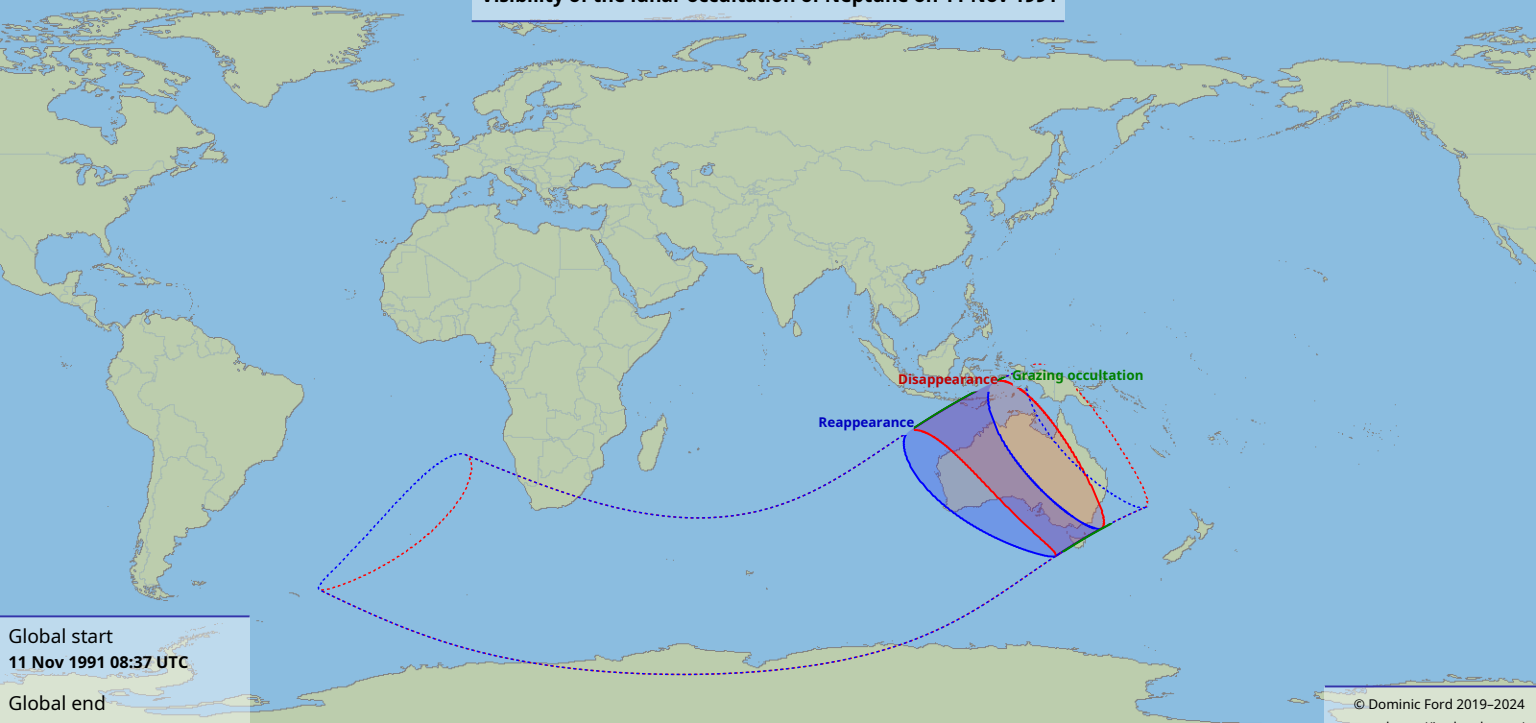

Visibility of the lunar occultation of Neptune on 11 Nov 1991

Global start
11 Nov 1991 08:37 UTC

Global end
11 Nov 1991 12:55 UTC