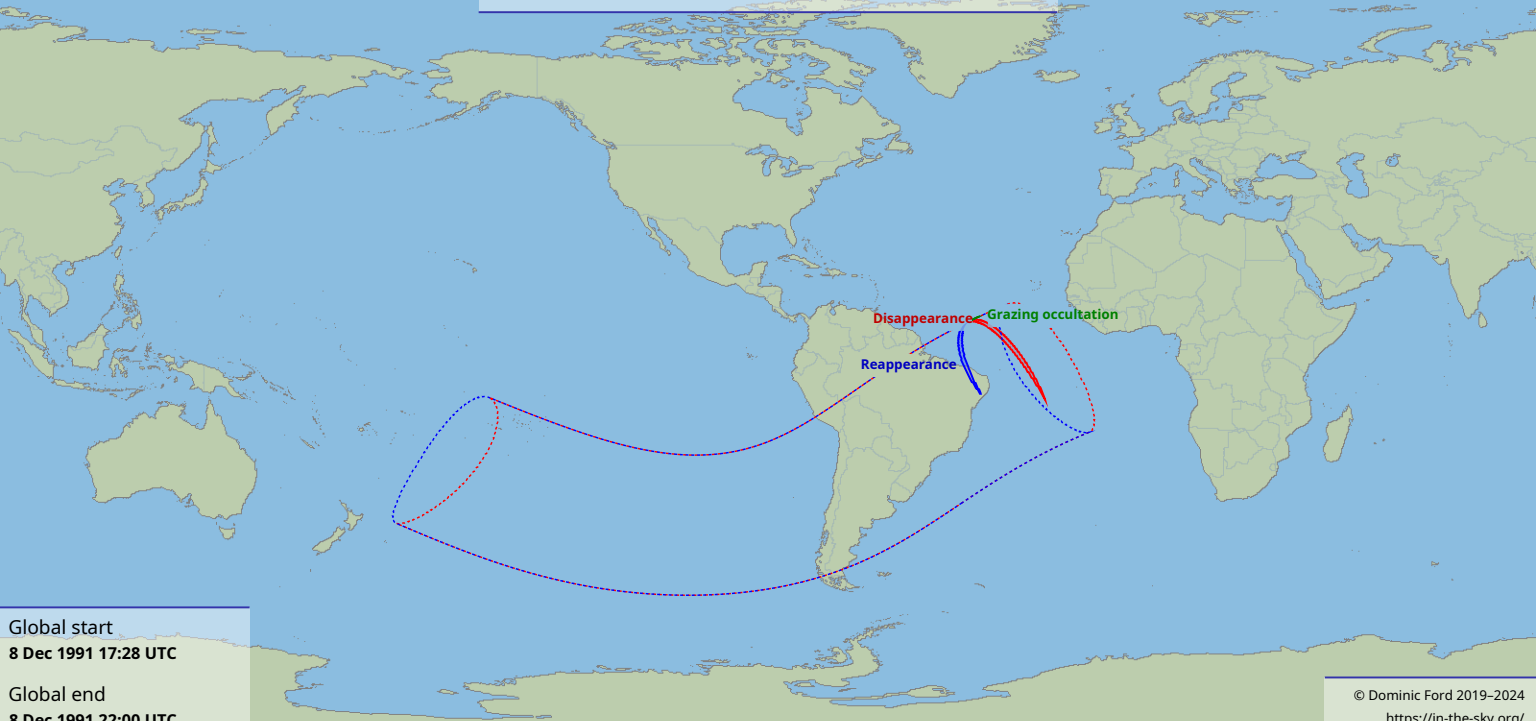

Visibility of the lunar occultation of Neptune on 8 Dec 1991

Global start
8 Dec 1991 17:28 UTC

Global end
8 Dec 1991 22:00 UTC